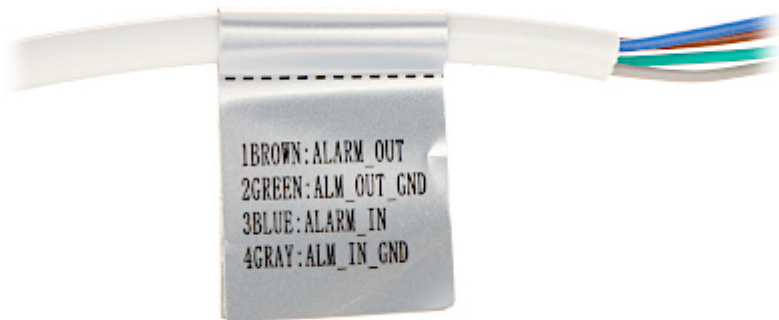

Connectors description:

In the kit:

OUR TESTS