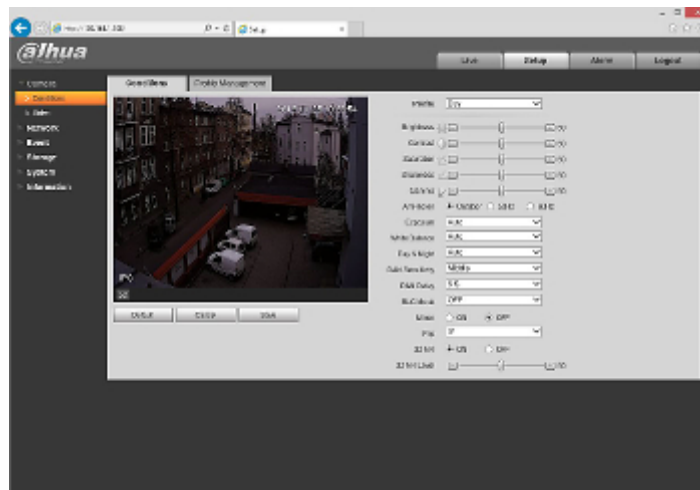

Network protocols:	HTTP, HTTPS, TCP, ARP, RTSP, RTP, UDP, SMTP, FTP, DHCP, DNS, DDNS, PPPoE, IPv4/IPv6, QoS, UPnP, NTP, IEEE 802.1x, RTMP, Multicast, ICMP, IGMP
WEB Server:	Built-in
Max. number of on-line users:	20
ONVIF:	19.06
Main features:	<ul style="list-style-type: none"> • WDR - 120 dB - Wide Dynamic Range • 3D-DNR - Digital Noise Reduction • ROI - improve the quality of selected parts of image • BLC - Back Light Compensation • HLC - High Light Compensation (spot) • Possibility to change the resolution, quality and bit rate • Motion Detection • Configurable Privacy Zones • Mirror - Mirror image
Mobile phones support:	Port no.: 37777 or access by a cloud (P2P) <ul style="list-style-type: none"> • Android: Free application DMSS • iOS (iPhone): Free application DMSS
Default admin user / password:	admin / - The administrator password should be set at the first start
Default IP address:	192.168.1.108
Web browser access ports:	80, 37777
PC client access ports:	37777
Mobile client access ports:	37777
Port ONVIF:	80
RTSP URL:	rtsp://admin:hasło@192.168.1.108:554/cam/realmonitor?channel=1&subtype=0 - Main stream rtsp://admin:hasło@192.168.1.108:554/cam/realmonitor?channel=1&subtype=1 - Sub stream
Power supply:	<ul style="list-style-type: none"> • PoE (802.3af), • 12 V DC / 460 mA
Power consumption:	< 5.5 W
Color:	White
Housing:	Dome - Metal
Vandal-proof:	IK10
"Index of Protection":	IP67
Operation temp:	-40 °C ... 60 °C
Weight:	0.35 kg
Dimensions:	Ø 110 x 81 mm
Supported languages:	Polish, English, Czech, French, Spanish Dutch, German, Portuguese, Russian, Italian
Manufacturer / Brand:	DAHUA
Guarantee:	3 years

Mounting dimensions:

See how to initialize DAHUA cameras:

:

In the kit:

Example captures of device interface:

OUR TESTS

Camera image at artificial illumination (about 30Lux):

DELTA-OPTI Monika Matysiak; <https://www.delta.poznan.pl>
POL; 60-713 Poznań; Graniczna 10
e-mail: delta-opti@delta.poznan.pl; tel: +(48) 61 864 69 60