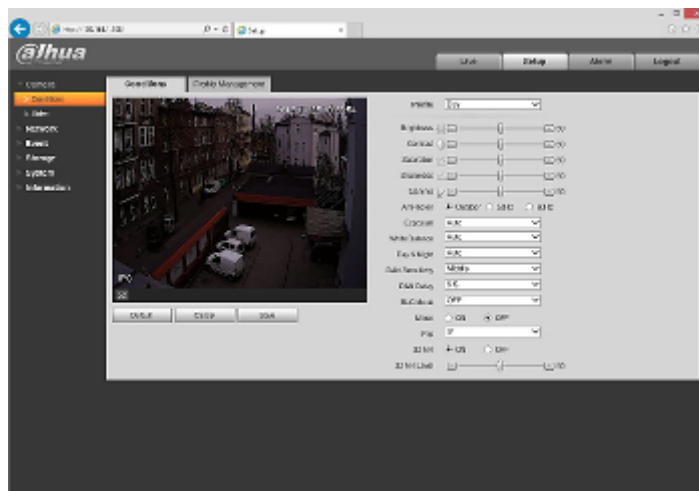

Memory card slot and "Reset" button:

Side view:

Mounting side view:

Camera dimensions:

See how to initialize DAHUA cameras:

:

In the kit:

Example captures of device interface: