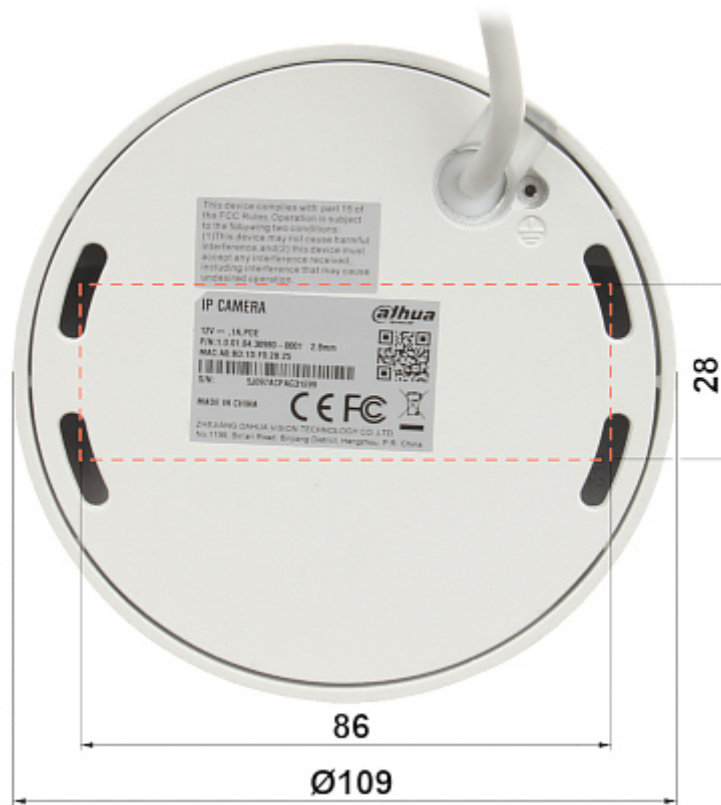

Code: IPC-HDBW5241F-M-SA-0280B

IP VANDALPROOF CAMERA **IPC-HDBW5241F-M-SA-0280B** - 1080p 2.8 mm DAHUA

Net: **208.90 EUR** Gross: **256.95 EUR**

IP camera with efficient H.264 / H.265 image compression algorithm for clear and smooth video streaming at maximal resolution of 1920 x 1080 (1080p).

PoE powering possibility, compatible with the 802.3af standard makes the device more universal and easier to install.

The camera has a very flat profile, it's only 55 mm out from the ceiling.

SPECIFICATION

Memory card slot and "Reset" button:

Side view:

Mounting side view:

Camera dimensions:

See how to initialize DAHUA cameras:

:

In the kit:

Example captures of device interface: