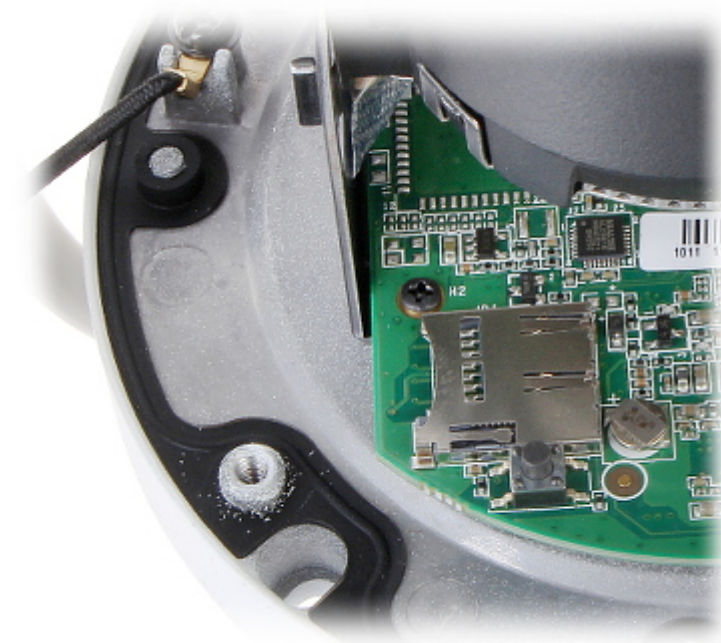

Code: DS-2CD2123G0-I(4MM)

IP VANDALPROOF CAMERA **DS-2CD2123G0-I(4MM)** - 1080p Hikvision

Net: **173.78 EUR** Gross: **213.75 EUR**

IP camera with efficient H.264 / H.265 image compression algorithm for clear and smooth video streaming at maximal resolution of 1080p.

PoE powering possibility, compatible with the 802.3af standard makes the device more universal and easier to install.

SPECIFICATION

Standard:	TCP/IP
Sensor:	1/2.8 " Progressive Scan CMOS
Matrix size:	2.1 Mpx
Scanning system:	Progressive
Resolution:	1920 x 1080 - 1080p , 1280 x 960 - 1.3 Mpx , 1280 x 720 - 720p
Lens:	4 mm
View angle:	• 86 ° (manufacturer data) • 82 ° (our tests result)
Range of IR illumination:	30 m
RS-485 interface:	—
Image compression method:	H.265+ / H.265 / H.264+ / H.264 / MJPEG
Alarm inputs / outputs:	—
Audio:	—
Memory card slot:	Micro SD memory cards up to 128GB support (possible local recording)
Main stream frame rate:	25 fps @ 1080p
Network interface:	10/100 Base-T (RJ-45)
Network protocols:	TCP/IP, ICMP, HTTP, HTTPS, FTP, DHCP, DNS, DDNS, RTP, RTSP, RTCP, PPPoE, NTP, UPnP, SMTP, SNMP, IGMP, IEE 802.1x, QoS, IPv6, UDP, Bonjour, SSL
WEB Server:	Built-in
Max. number of on-line users:	6

Memory card slot:

Mounting side view:

Camera dimensions:

In the kit:

OUR TESTS

Camera image at artificial illumination (about 30Lux):

Camera image at night conditions with internal built-in IR illuminator on: