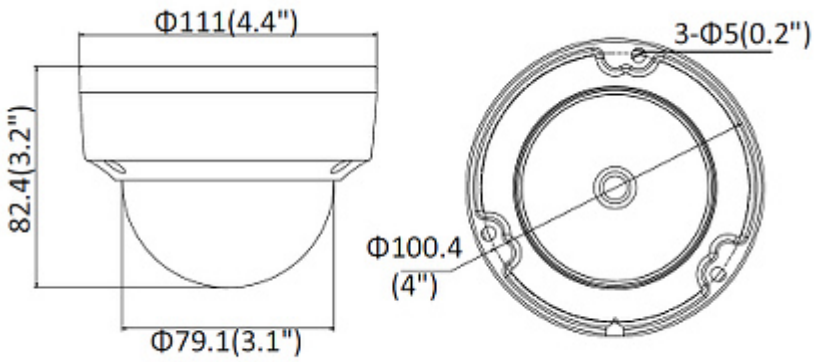

Memory card slot:

Mounting side view:

Camera dimensions:

In the kit:

OUR TESTS

Camera image at artificial illumination (about 30Lux):

Camera image at night conditions with internal built-in IR illuminator on: