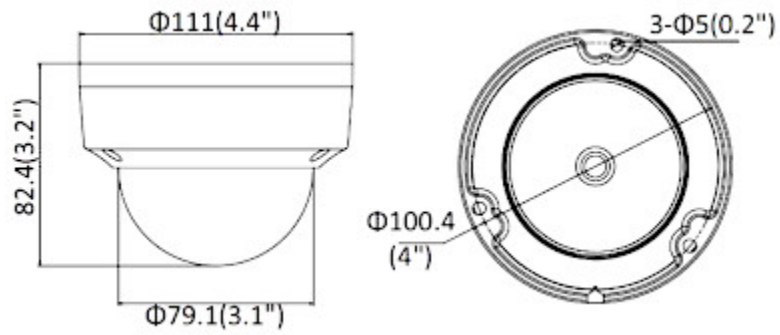

Memory card slot:

Mounting side view:

Camera dimensions:

In the kit:

OUR TESTS

Camera image at artificial illumination (about 30Lux):

Camera image at night conditions with internal built-in IR illuminator on: