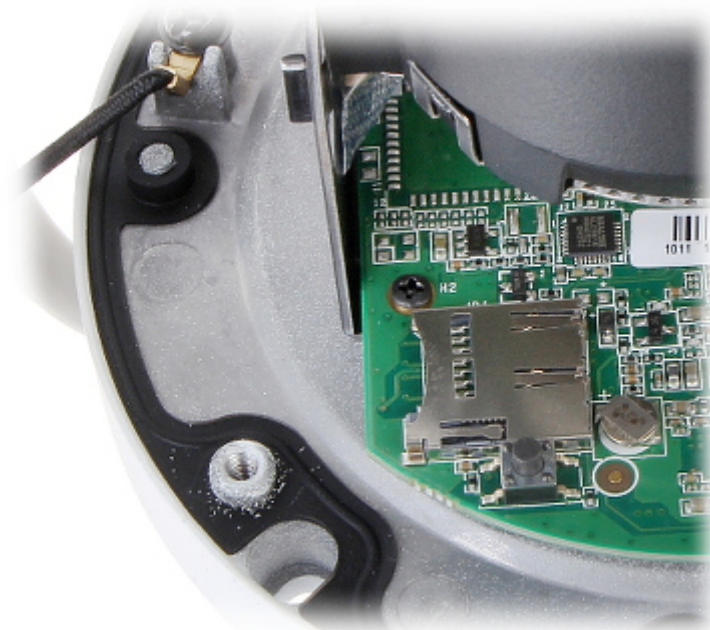

Code: BCS-V-DI831IR3

IP VANDALPROOF CAMERA **BCS-V-DI831IR3** - 8.3 Mpx, 4K UHD 2.8 mm BCS View

Net: **282.48 EUR** Gross: **347.45 EUR**

IP camera with efficient H.264 / H.265 image compression algorithm for clear and smooth video streaming at maximal resolution of 8.3 MPx, 4K UHD.

PoE powering possibility, compatible with the 802.3af standard makes the device more universal and easier to install.

SPECIFICATION

Standard:	TCP/IP
Sensor:	1/2.5 " Progressive Scan CMOS
Matrix size:	8.3 Mpx
Scanning system:	Progressive
Resolution:	3840 x 2160 - 8.3 Mpx, 4K UHD , 3072 x 1728 - 6 Mpx , 2560 x 1440 - 3.7 Mpx , 1920 x 1080 - 1080p , 1280 x 720 - 720p
Lens:	2.8 mm
View angle:	<ul style="list-style-type: none">• 102 ° (manufacturer data)• 100 ° (our tests result)
Range of IR illumination:	30 m
RS-485 interface:	—
Image compression method:	H.265+ / H.265 / H.264+ / H.264 / MJPEG
Alarm inputs / outputs:	—
Audio:	—
Memory card slot:	Micro SD memory cards up to 128GB support (possible local recording)
Main stream frame rate:	20 fps @ 8 Mpx 25 fps @ 6 Mpx
Network interface:	10/100 Base-T (RJ-45)

Memory card slot:

Mounting side view:

Camera dimensions:

In the kit:

OUR TESTS

Camera image at artificial illumination (about 30Lux):

Camera image at night conditions with internal built-in IR illuminator on: