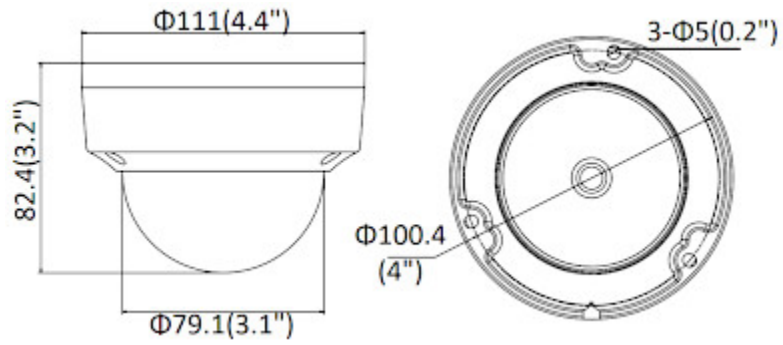

Memory card slot:

Mounting side view:

Camera dimensions:

In the kit:

OUR TESTS

Camera image at artificial illumination (about 30Lux):

Camera image at night conditions with internal built-in IR illuminator on: