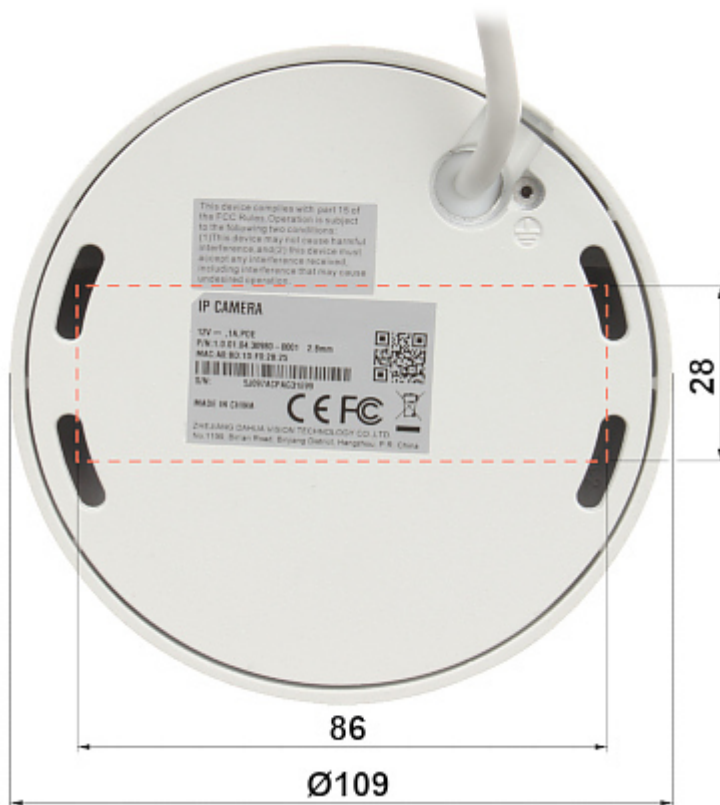

PoE powering possibility, compatible with the 802.3af standard makes the device more universal and easier to install.

The camera has a very flat profile, it's only 55 mm out from the ceiling.

SPECIFICATION

Memory card slot and "Reset" button:

Mounting side view:

Camera dimensions:

In the kit:

OUR TESTS

Camera image at artificial illumination (about 30Lux):

Camera image at night conditions with internal built-in IR illuminator on:

Camera image at direct strong light opposite to camera:

OUR OPINIONS

- The camera has a very flat profile, it's only 55 mm out from the ceiling.

PACKAGE

Dimensions (L x W x H): 0x0x0 mm	Gross Weight: 0 kg
----------------------------------	--------------------