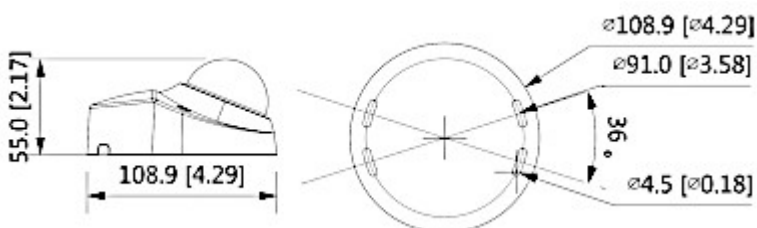

Memory card slot and "Reset" button:

Mounting side view:

Camera dimensions:

In the kit:

OUR TESTS

Camera image at artificial illumination (about 30Lux):

Camera image at night conditions with internal built-in IR illuminator on:

Camera image at direct strong light opposite to camera:

OUR OPINIONS

- The camera has a very flat profile, it's only 55 mm out from the ceiling.

PACKAGE

Dimensions (L x W x H): 0x0x0 mm	Gross Weight: 0 kg
----------------------------------	--------------------