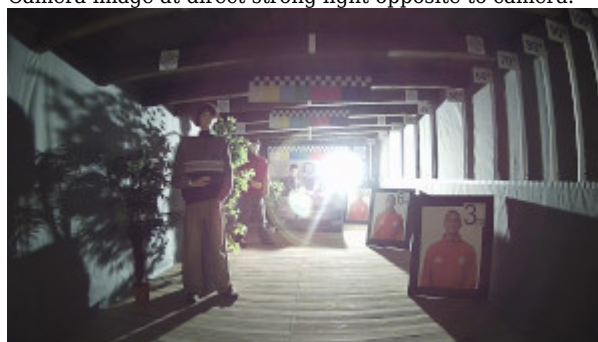

Camera image at direct strong light opposite to camera:

OUR OPINIONS

- The camera has a very flat profile, it's only 55 mm out from the ceiling.