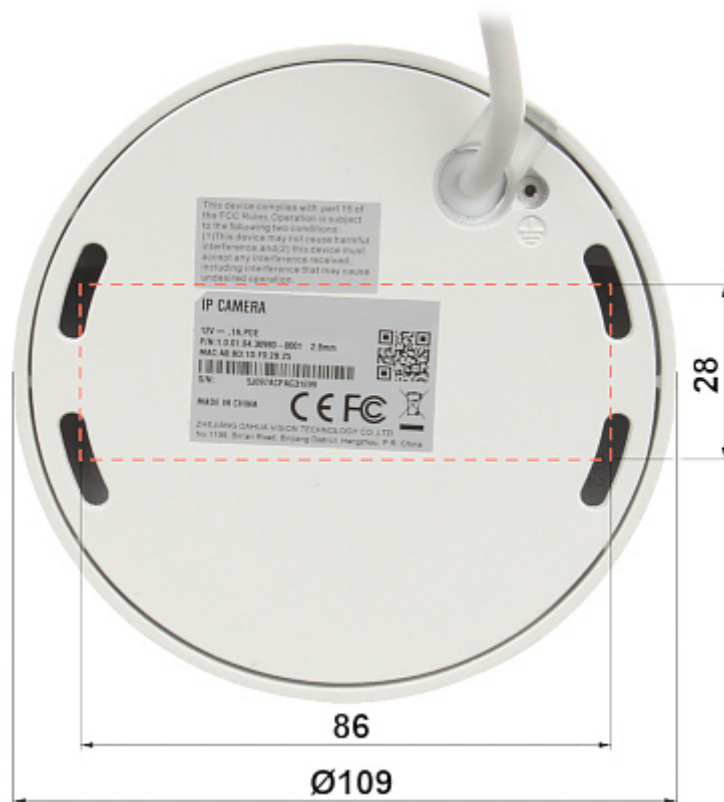

Code: BCS-DMMIP1201IR-E-AI

IP VANDALPROOF CAMERA **BCS-DMMIP1201IR-E-AI** - 1080p 2.8 mm

Net: **156.39 EUR** Gross: **192.36 EUR**

IP camera with efficient H.264 / H.265 image compression algorithm for clear and smooth video streaming at maximal resolution of 1080p.

PoE powering possibility, compatible with the 802.3af standard makes the device more universal and easier to install.

The camera has a very flat profile, it's only 55 mm out from the ceiling.

SPECIFICATION

Memory card slot and "Reset" button:

Mounting side view:

Camera dimensions:

In the kit:

OUR TESTS

Camera image at artificial illumination (about 30Lux):

Camera image at night conditions with internal built-in IR illuminator on: