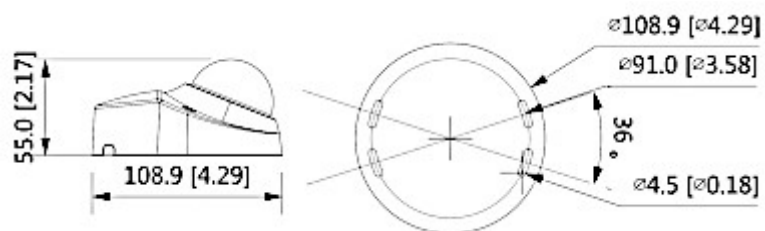

Memory card slot and "Reset" button:

Mounting side view:

Camera dimensions:

In the kit:

OUR TESTS

Camera image at artificial illumination (about 30Lux):

Camera image at night conditions with internal built-in IR illuminator on:

Camera image at direct strong light opposite to camera:

OUR OPINIONS

- The camera has a very flat profile, it's only 55 mm out from the ceiling.