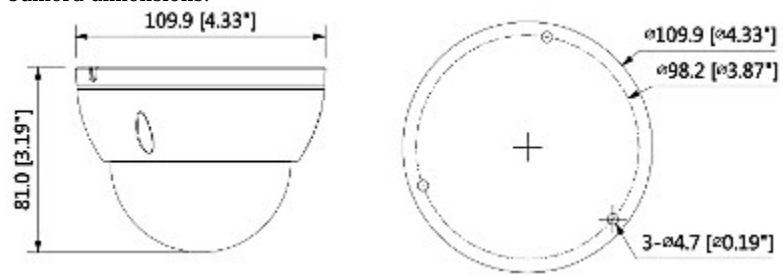

## PRESENTATION

Camera view after remove the Dome cover:

Memory card slot:

Mounting side view:

Camera dimensions:

Connectors:

Connectors description:

See how to initialize DAHUA cameras:

:

In the kit:

Example captures of device interface: