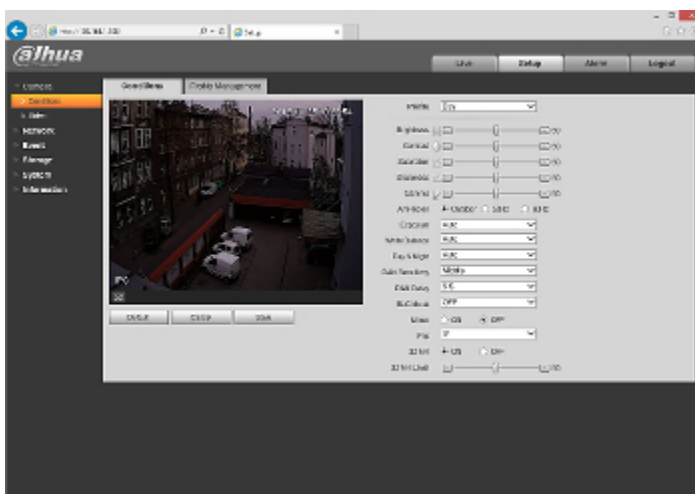

## PRESENTATION

Camera view after remove the Dome cover:

Memory card slot:

Mounting side view:

Camera dimensions:

Connectors:

Connectors description:

See how to initialize DAHUA cameras:

:

In the kit:

Example captures of device interface: