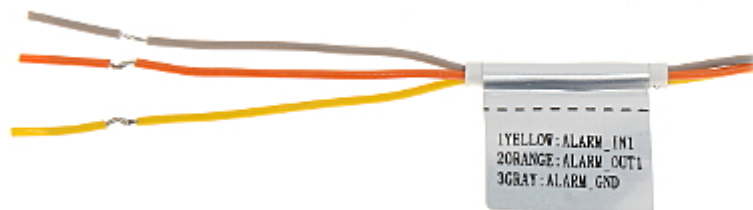

## PRESENTATION

Camera view after remove the Dome cover:

Memory card slot:

Mounting side view:

Camera dimensions:

Connectors:

Connectors description:

See how to initialize DAHUA cameras:

:

In the kit:

Example captures of device interface: