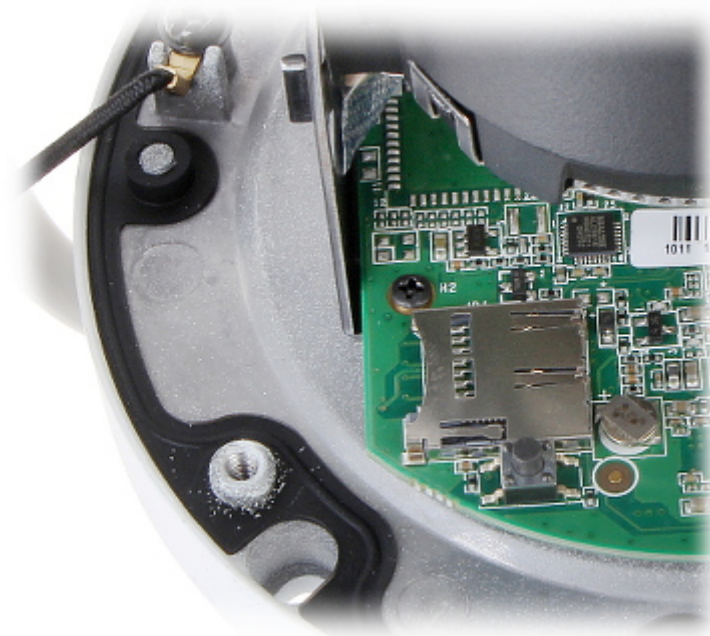

Memory card slot:

Mounting side view:

Camera dimensions:

In the kit:

OUR TESTS

Camera image at artificial illumination (about 30Lux):

Camera image at night conditions with internal built-in IR illuminator on: