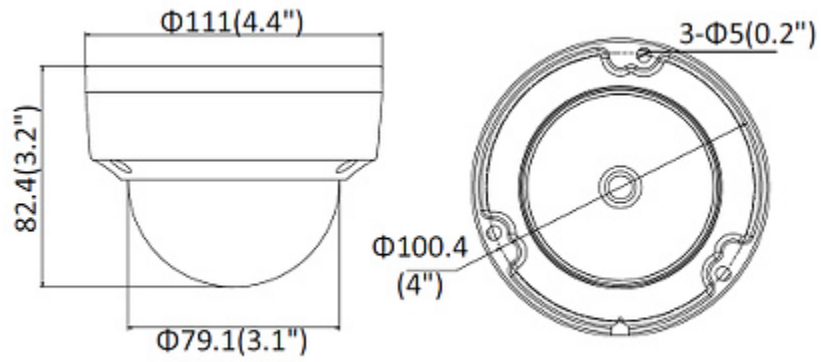

Memory card slot:

Mounting side view:

Camera dimensions:

In the kit:

OUR TESTS

Camera image at artificial illumination (about 30Lux):

Camera image at night conditions with internal built-in IR illuminator on: