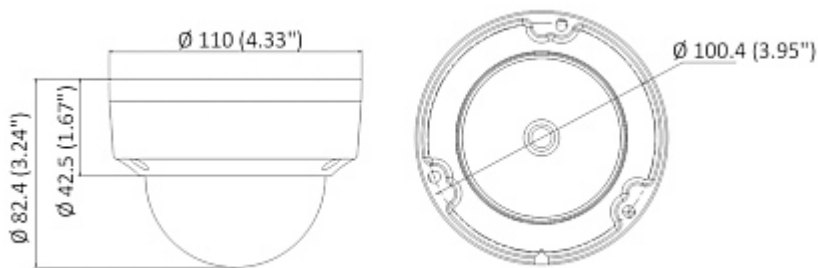

### SPECIFICATION

Standard:	TCP/IP
Sensor:	1/2.7 " Progressive Scan CMOS
Matrix size:	2.1 Mpx
Resolution:	1920 x 1080 - 1080p 1280 x 720 - 720p
Lens:	2.8 mm
View angle:	• 112 ° (manufacturer data) • 103 ° (our tests result)
Range of IR illumination:	30 m
RS-485 interface:	—
Image compression method:	H.264+ / H.264 / MJPEG
Alarm inputs / outputs:	—
Audio:	—
Memory card slot:	—
Main stream frame rate:	25 fps @ 1080p
Network interface:	10/100 Base-T (RJ-45)
Network protocols:	TCP/IP, ICMP, HTTP, HTTPS, FTP, DHCP, DNS, DDNS, RTP, RTSP, NTP, UPnP, SMTP, IGMP, IEEE 802.1x, QoS, IPv4, IPv6, UDP, Bonjour, SSL / TLS
WEB Server:	Built-in

Mounting side view:

Camera dimensions:

In the kit: