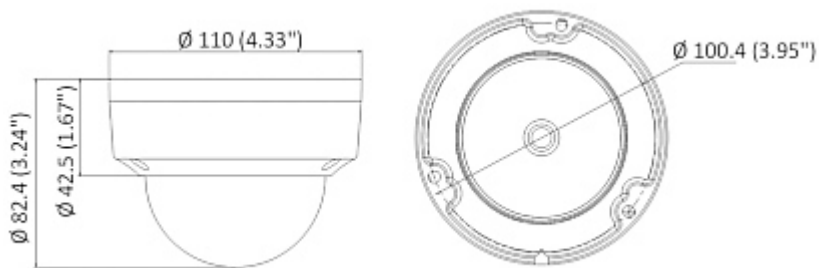

PoE powering possibility, compatible with the 802.3af standard makes the device more universal and easier to install.

SPECIFICATION

Standard:	TCP/IP
Sensor:	1/2.7 " Progressive Scan CMOS
Matrix size:	5 Mpx
Resolution:	2560 x 1920 - 5 Mpx , 2560 x 1440 - 4 Mpx , 1920 x 1080 - 1080p 1280 x 720 - 720p
Lens:	2.8 mm
View angle:	• 98 ° (manufacturer data) • 92 ° (our tests result)
Range of IR illumination:	30 m
RS-485 interface:	—
Image compression method:	H.265+ / H.265 / H.264+ / H.264 / MJPEG
Alarm inputs / outputs:	—
Audio:	—
Memory card slot:	—
Main stream frame rate:	20 fps @ 5 Mpx 25 fps @ 4 Mpx
Network interface:	10/100 Base-T (RJ-45)

Mounting side view:

Camera dimensions:

In the kit:

DELTA-OPTI Monika Matysiak; <https://www.delta.poznan.pl>
POL; 60-713 Poznań; Graniczna 10
e-mail: delta-opti@delta.poznan.pl; tel: +(48) 61 864 69 60

OUR TESTS

Camera image at artificial illumination (about 30Lux):

Camera image at night conditions with internal built-in IR illuminator on:

Camera image at direct strong light opposite to camera:

PACKAGE

Dimensions (L x W x H): 0x0x0 mm	Gross Weight: 0 kg
----------------------------------	--------------------