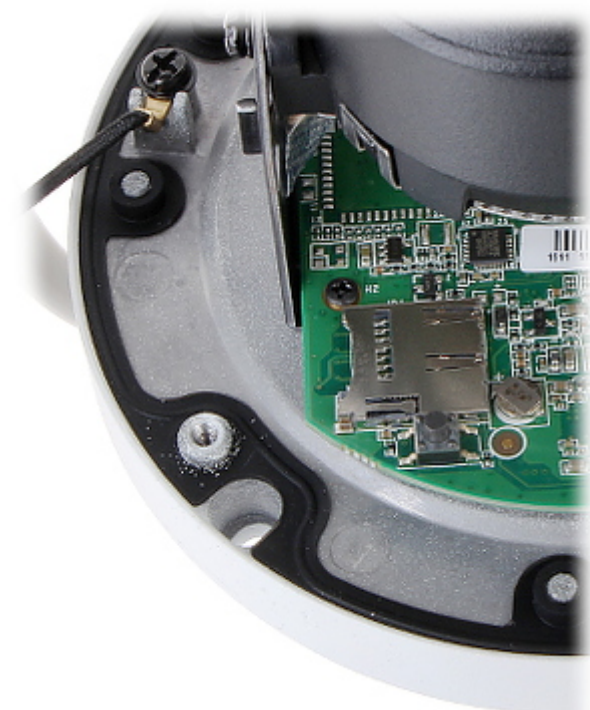

Memory card slot and "Reset" button: