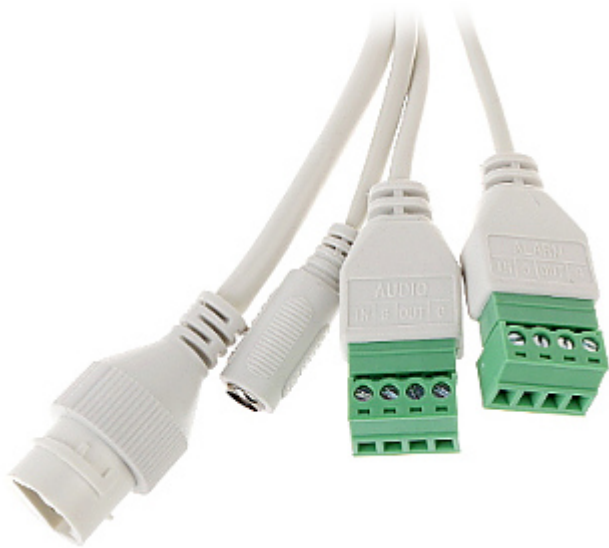

## PRESENTATION

Camera view after remove the Dome cover:

Memory card slot and "Reset" button:

Mounting side view:

Camera connectors:

In the kit: