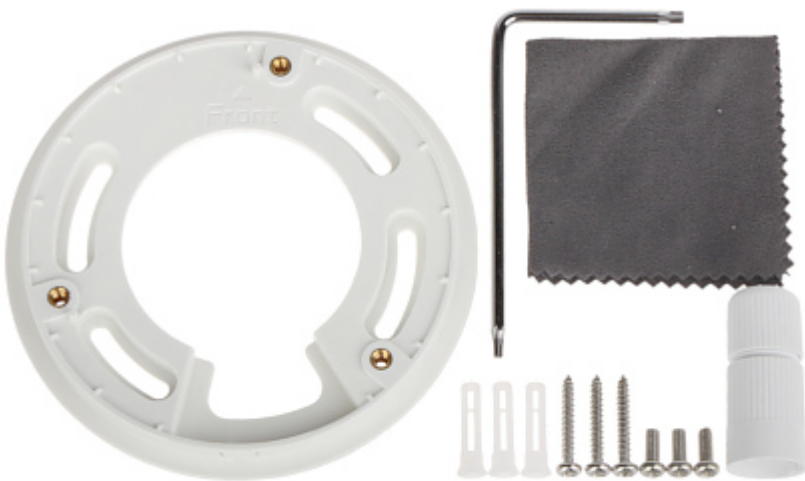

Manufacturer / Brand:	Hikvision
SAP Code:	311316904
Guarantee:	3 years

PRESENTATION

View after remove the cover:

Memory card slot:

Camera mounting side view:

Dimensions:

Camera connectors:

In the kit:

OUR TESTS

Camera image at artificial illumination (about 30Lux):

Camera image at night conditions with internal built-in IR illuminator on:

Camera image at direct strong light opposite to camera:

PACKAGE

Dimensions (L x W x H): 0x0x0 mm	Gross Weight: 0 kg
----------------------------------	--------------------