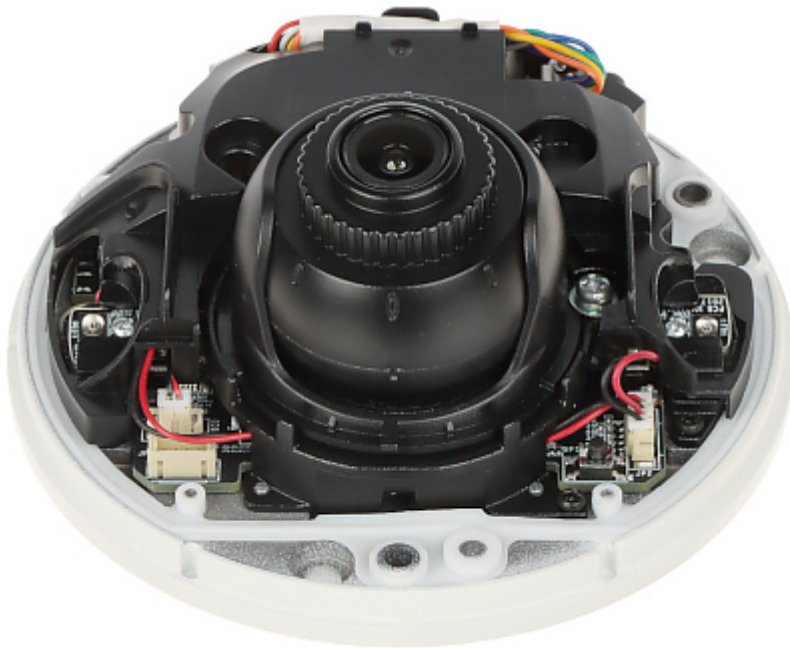

Manufacturer / Brand:	Hikvision
SAP Code:	311316904
Guarantee:	3 years

PRESENTATION

View after remove the cover:

Memory card slot: