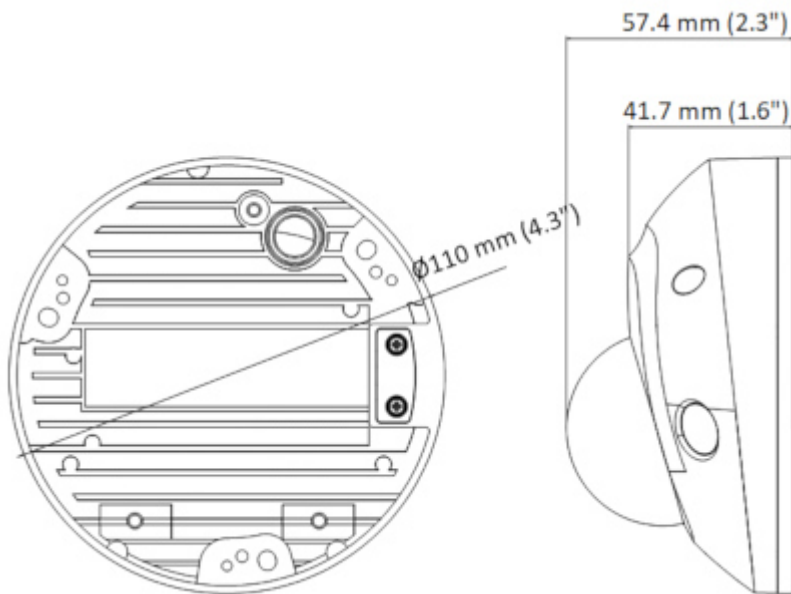

The camera has extensive functions of intelligent image analysis.

SPECIFICATION

Standard:	TCP/IP
Sensor:	1/3 " Progressive Scan CMOS
Matrix size:	4 Mpx
Scanning system:	Progressive
Resolution:	2688 x 1520 - 4 Mpx , 1920 x 1080 - 1080p , 1280 x 720 - 720p
Lens:	2.8 mm
View angle:	<ul style="list-style-type: none">• 103 ° (manufacturer data)• 96 ° (our tests result)
Range of IR illumination:	30 m
RS-485 interface:	—
Image compression method:	H.265+ / H.265 / H.264+ / H.264 / MJPEG
Alarm inputs / outputs:	1 / 1
Audio:	<ul style="list-style-type: none">• Microphone built-in• External microphone input• Audio output• Bi-directional audio streaming support
Memory card slot:	Micro SD memory cards up to 256GB support (possible local recording)
Main stream frame rate:	25 fps @ 4 Mpx
Network interface:	10/100 Base-T (RJ-45)

Manufacturer / Brand:	Hikvision
SAP Code:	311316904
Guarantee:	3 years

PRESENTATION

View after remove the cover:

Memory card slot:

Camera mounting side view:

Dimensions:

Camera connectors:

In the kit:

OUR TESTS

Camera image at artificial illumination (about 30Lux):

Camera image at night conditions with internal built-in IR illuminator on:

Camera image at direct strong light opposite to camera:

PACKAGE

Dimensions (L x W x H): 0x0x0 mm	Gross Weight: 0 kg
----------------------------------	--------------------