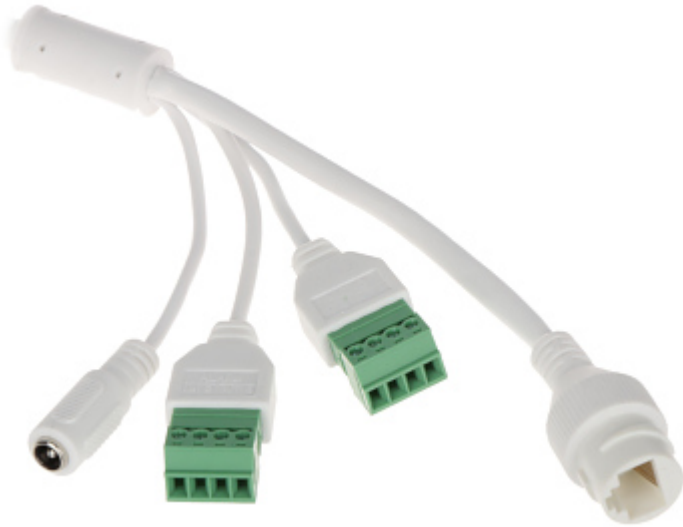

Code: DS-2CD2546G2-IS(2.8MM)(C)

IP VANDALPROOF CAMERA **DS-2CD2546G2-IS(2.8MM)(C)** ACUSENSE - 4 Mpx Hikvision

Net: **310.80 EUR** Gross: **310.80 EUR**

IP camera with efficient H.264 / H.265 image compression algorithm for clear and smooth video streaming at maximal resolution of 4 MPx.

Manufacturer / Brand:	Hikvision
SAP Code:	311316904
Guarantee:	3 years

PRESENTATION

View after remove the cover:

Memory card slot:

Camera mounting side view:

Dimensions:

Camera connectors:

In the kit:

OUR TESTS

Camera image at artificial illumination (about 30Lux):

Camera image at night conditions with internal built-in IR illuminator on:

Camera image at direct strong light opposite to camera:

PACKAGE

Dimensions (L x W x H): 0x0x0 mm	Gross Weight: 0 kg
----------------------------------	--------------------