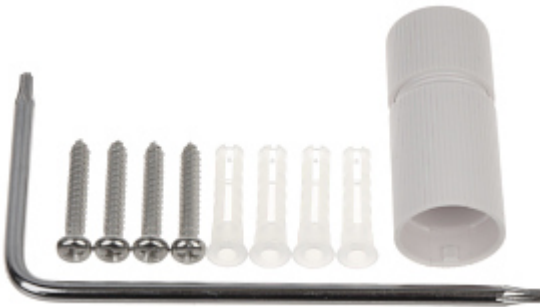

Connectors:

Connectors description:

Camera dimensions:

See how to initialize DAHUA cameras:  
 :

In the kit:

**OUR TESTS**

Camera image at artificial illumination (about 30Lux):

Camera image at night conditions with internal built-in IR illuminator on: