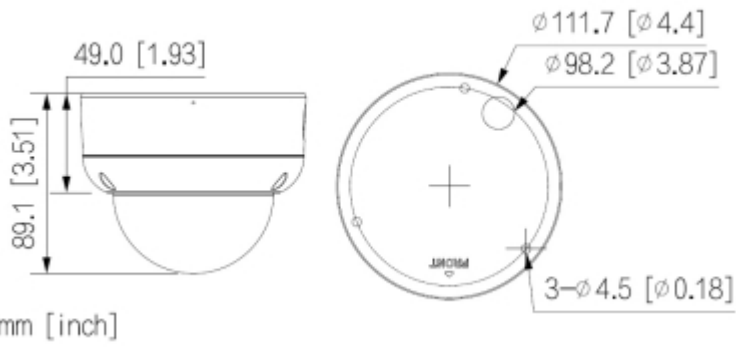

## SPECIFICATION

Standard:	TCP/IP
Sensor:	1/2.7 " Progressive Scan CMOS
Matrix size:	5 Mpx
Resolution:	2960 x 1668 - 5 Mpx , 2880 x 1620 - 4.7 Mpx , 2688 x 1520 - 4 Mpx , 2560 x 1440 - 3.7 Mpx , 2048 x 1536 - 3 Mpx , 2304 x 1296 - 3 Mpx , 1920 x 1080 - 1080p , 1280 x 960 - 1.3 Mpx , 1280 x 720 - 720p
Lens:	2.8 mm
View angle:	• 111 ° (manufacturer data) • 105 ° (our tests result)
Range of IR illumination:	50 m
RS-485 interface:	—
Memory card slot:	Micro SD memory cards up to 256GB support (possible local recording)
Image compression method:	H.265+ / H.265 / H.264+ / H.264 / MJPEG
Alarm inputs / outputs:	1 / 1

Operation temp:	-40 °C ... 60 °C
Weight:	0.51 kg
Dimensions:	Ø 112 x 89 mm
Supported languages:	Polish, English, Czech, French, Spanish, Dutch, German, Portuguese, Russian, Romanian, Turkish, Ukrainian, Hungarian, Vietnamese, Italian
Manufacturer / Brand:	DAHUA
Guarantee:	<b>3 years</b>

## PRESENTATION

Camera view after remove the Dome cover:

Memory card slot and "Reset" button:

Mounting side view:

DELTA-OPTI Monika Matysiak; <https://www.delta.poznan.pl>  
 POL; 60-713 Poznań; Graniczna 10  
 e-mail: delta-opti@delta.poznan.pl; tel: +(48) 61 864 69 60

Connectors:

Connectors description:

Camera dimensions:

See how to initialize DAHUA cameras:  
 :

In the kit:

**OUR TESTS**

Camera image at artificial illumination (about 30Lux):

Camera image at night conditions with internal built-in IR illuminator on: