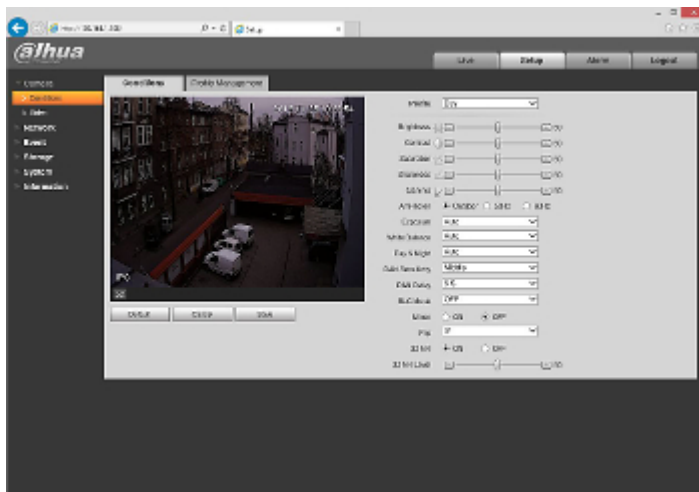

See how to initialize DAHUA cameras:

:

In the kit:

Example captures of device interface:

OUR TESTS

Camera image at artificial illumination (about 30Lux):

Camera image at night conditions with internal built-in IR illuminator on: