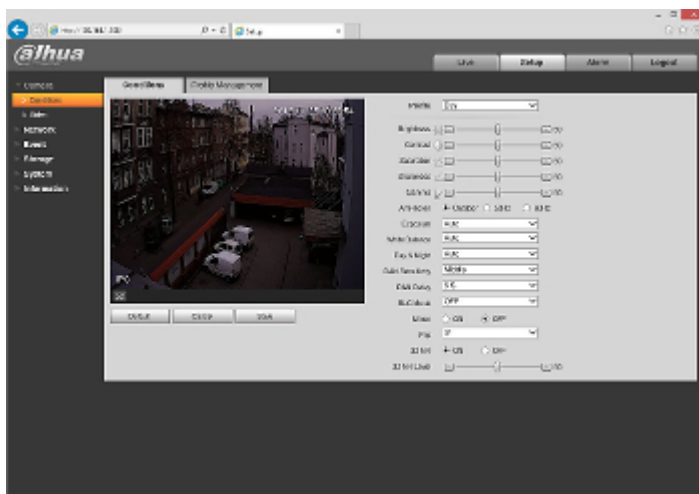

See how to initialize DAHUA cameras:

:

In the kit:

DELTA-OPTI Monika Matysiak; <https://www.delta.poznan.pl>
POL; 60-713 Poznań; Graniczna 10
e-mail: delta-opti@delta.poznan.pl; tel: +(48) 61 864 69 60

Example captures of device interface:

OUR TESTS

Camera image at artificial illumination (about 30Lux):

Camera image at night conditions with internal built-in IR illuminator on:

Camera image at direct strong light opposite to camera:

OUR OPINIONS