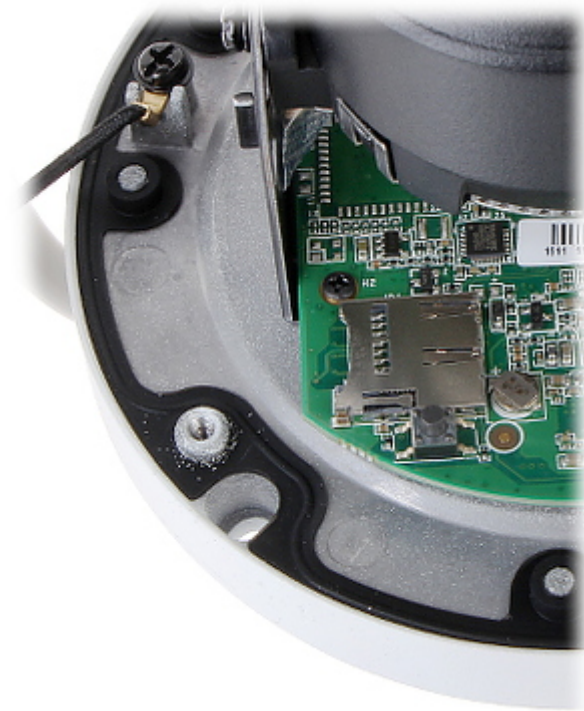

Memory card slot: