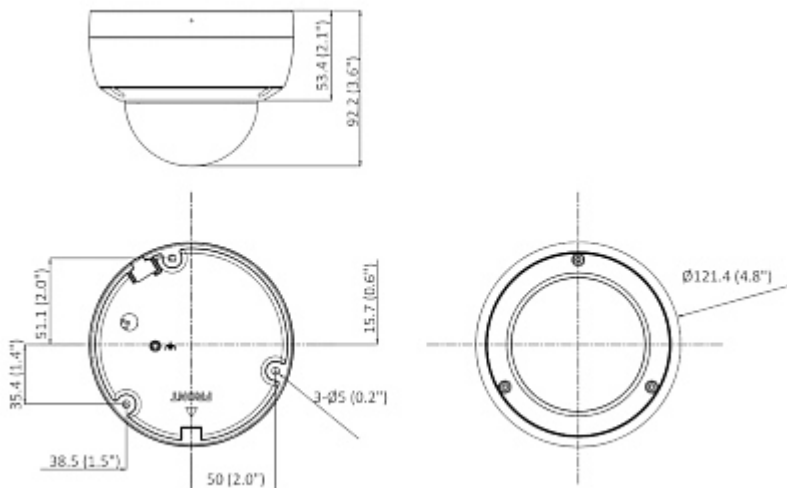

Manufacturer / Brand:	Hikvision
SAP Code:	311314722
Guarantee:	3 years

PRESENTATION

Camera view after remove the Dome cover:

RESET button:

Memory card slot:

Mounting side view:

Camera connectors:

Dimensions:

In the kit:

OUR OPINIONS

- The camera is equipped with a sensor with very high sensitivity, dedicated to work in poor light conditions.

PACKAGE

Dimensions (L x W x H): 0x0x0 mm	Gross Weight: 0 kg
----------------------------------	--------------------