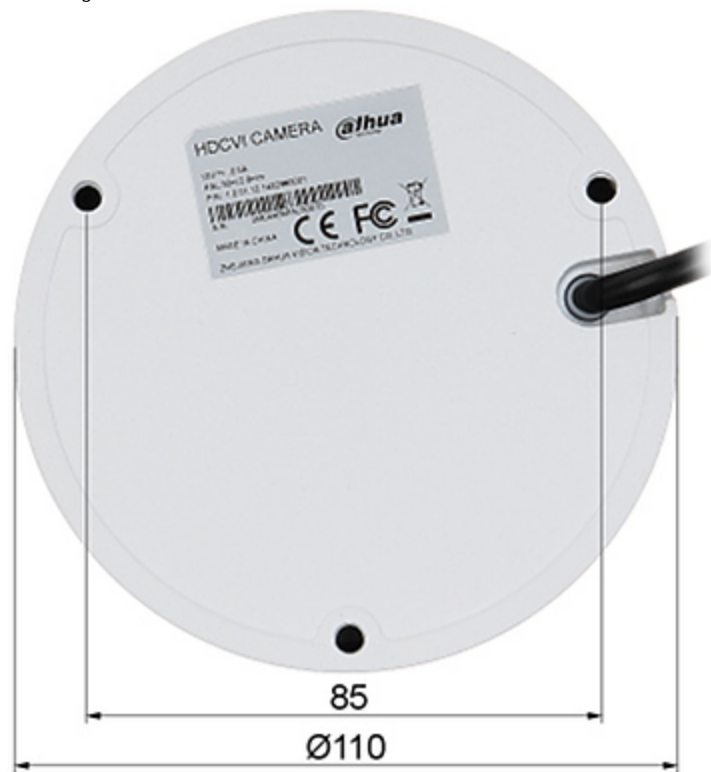

Code: HAC-HDBW1400E-0280B

HD-CVI, PAL VANDALPROOF CAMERA **HAC-HDBW1400E-0280B** - 3.7 Mpx 2.8 mm DAHUA

Net: **71.21 EUR** Gross: **87.59 EUR**

Megapixel camera with 1/3" CMOS sensor and HD-CVI (High Definition Composite Video Interface).

SPECIFICATION

Standard:	HD-CVI, PAL
Sensor:	1/3 " Progressive Scan CMOS
Matrix size:	4.1 Mpx
Resolution:	2560 x 1440 - 3.7 Mpx , 1920 x 1080 - 1080p 1280 x 720 - 720p 960 x 576 - 960H, PAL
Lens:	2.8 mm
View angle:	<ul style="list-style-type: none">• 100 ° (manufacturer data)• 95 ° (our tests result)
S/N ratio:	> 65 dB
Range of IR illumination:	30 m
IR illuminator power adjustment:	Automatic
IR illuminator support:	ICR - Movable InfraRed filter
Main features:	<ul style="list-style-type: none">• D-WDR - Wide Dynamic Range• 2D-DNR - Digital Noise Reduction• ICR - Movable InfraRed filter• BLC/HLC - Back Light / High Light Compensation• AGC - Automatic Gain Control• Motion Detection - max. 4 zones• Privacy zones - max. 8• Mirror - Mirror image• Auto White Balance
Video output:	1 x HD-CVI / PAL - 1 Vpp / 75 Ω
OSD menu:	OSD menu available via DAHUA recorder

DELTA-OPTI Monika Matysiak; <https://www.delta.poznan.pl>
POL; 60-713 Poznań; Graniczna 10
e-mail: delta-opti@delta.poznan.pl; tel: +(48) 61 864 69 60

Power supply:	12 V DC / 300 mA
Power consumption:	≤ 3.6 W
Housing:	Dome, Metal
Color:	White
Vandal-proof:	IK10
"Index of Protection":	IP67
Operation temp:	-40 °C ... 60 °C
Weight:	0.33 kg
Dimensions:	Ø 110 x 81 mm
Manufacturer / Brand:	DAHUA
Guarantee:	3 years

PRESENTATION

Camera view after remove the Dome cover:

Mounting side view:

In the kit:

OUR TESTS

Camera image at artificial illumination (about 30Lux):

Camera image at night conditions with internal built-in IR illuminator on: