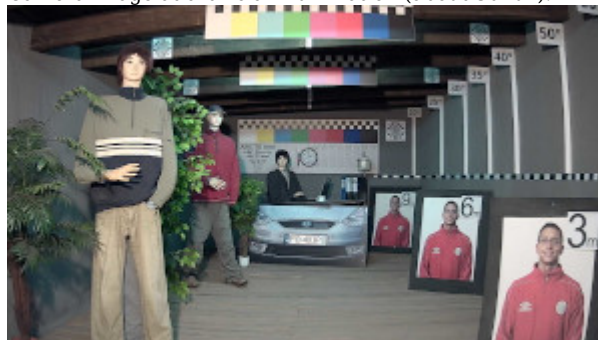

## PRESENTATION

Front view:

Side view:

Mounting side view:

In the kit:

## OUR TESTS

Camera image at artificial illumination (about 30Lux):

Camera image at night conditions with internal built-in IR illuminator on:

Camera image at direct strong light opposite to camera: