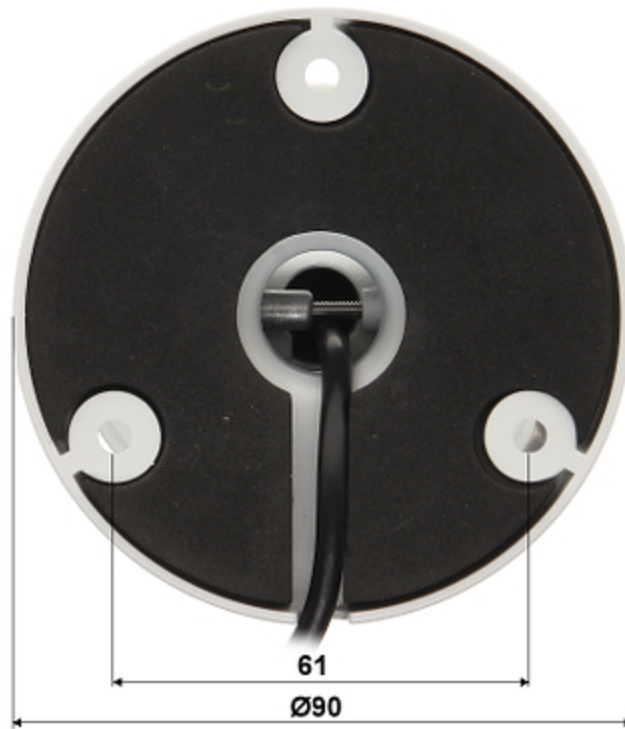

# HD-CVI, PAL CAMERA **HAC-HFW2221D-B-0600B** - 1080p 6 mm DAHUA

Net: **91.48 EUR** Gross: **112.52 EUR**

Megapixel camera with 1/2.7" CMOS sensor and HD-CVI (High Definition Composite Video Interface) / CVBS. The HD-CVI interface allows to transmission of analog, composite video signal via coaxial cable. During transmission there are no delays and is maintained the original, high quality image. Camera is according to IP67 Index of Protection norm.

## SPECIFICATION

Standard:	HD-CVI, CVBS
Sensor:	1/2.7 " Progressive Scan CMOS
Matrix size:	2.1 Mpx
Resolution:	1920 x 1080 - 1080p 1280 x 720 - 720p 960 x 576 - 960H
Video output:	HD-CVI, CVBS - 1 Vpp / 75 Ω
Lens:	6 mm
View angle:	59 °
Range of IR illumination:	80 m
IR illuminator power adjustment:	Automatic
S/N ratio:	> 65 dB
OSD menu:	OSD menu available via DAHUA recorder
Main features:	<ul style="list-style-type: none"><li>• 2D-DNR / 3D-DNR - Digital Noise Reduction</li><li>• WDR - 120 dB - Wide Dynamic Range</li><li>• ICR - Movable InfraRed filter</li><li>• BLC - Back Light Compensation</li><li>• HLC - High Light Compensation (spot)</li><li>• AGC - Automatic Gain Control</li><li>• Auto White Balance</li></ul>
Power supply:	12 V DC / 460 mA
Power consumption:	≤ 5.7 W
Housing:	Compact, Metal
Color:	White
"Index of Protection":	IP67

## PRESENTATION

Front view:

Side view:

Mounting side view:

In the kit:

## OUR TESTS

Camera image at artificial illumination (about 30Lux):

Camera image at night conditions with internal built-in IR illuminator on:

Camera image at direct strong light opposite to camera: