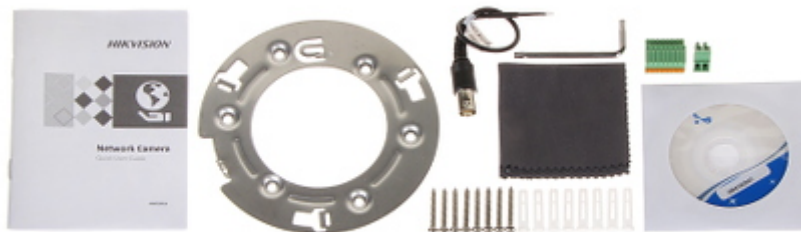

## PRESENTATION

Camera view after remove the Dome cover:

Bottom view:

Camera connectors:

Mounting dimensions:

In the kit:

## OUR TESTS

Camera image at artificial illumination (about 30Lux):

Camera image at night conditions with internal built-in IR illuminator on:

Camera image at direct strong light opposite to camera: