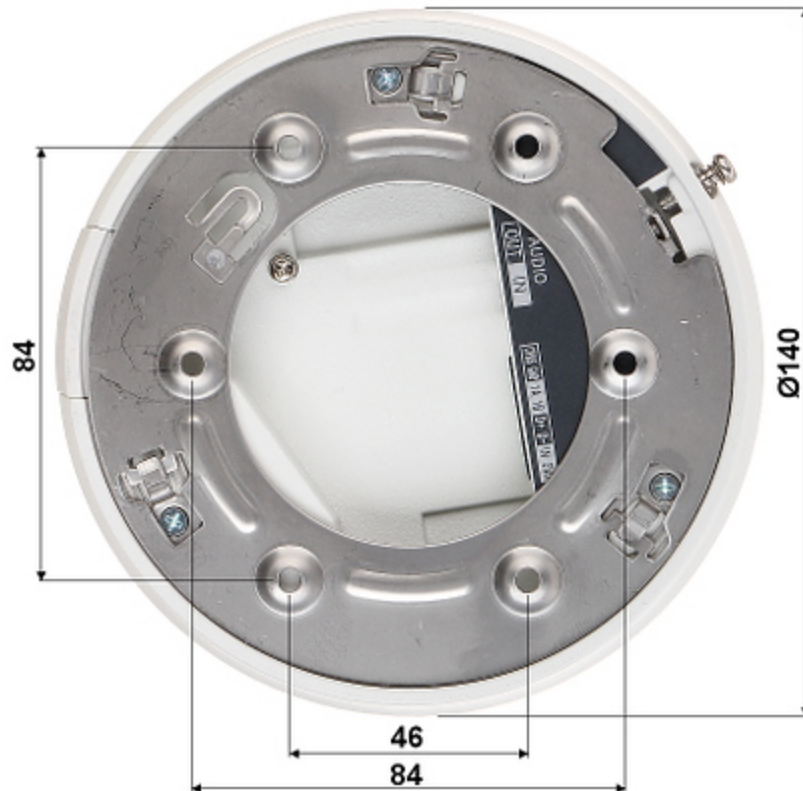

## PRESENTATION

Camera view after remove the Dome cover:

Bottom view:

Camera connectors:

Mounting dimensions:

In the kit:

## OUR TESTS

Camera image at artificial illumination (about 30Lux):

Camera image at night conditions with internal built-in IR illuminator on:

Camera image at direct strong light opposite to camera: