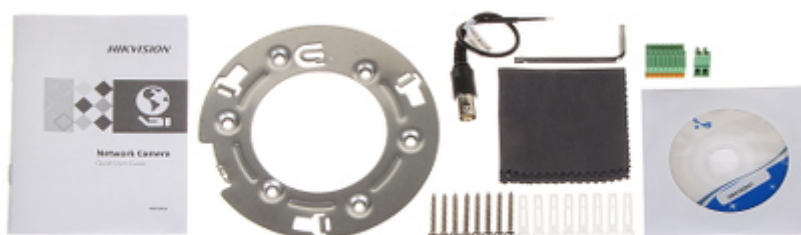

Camera view after remove the Dome cover:

Bottom view:

Camera connectors:

Mounting dimensions:

In the kit: