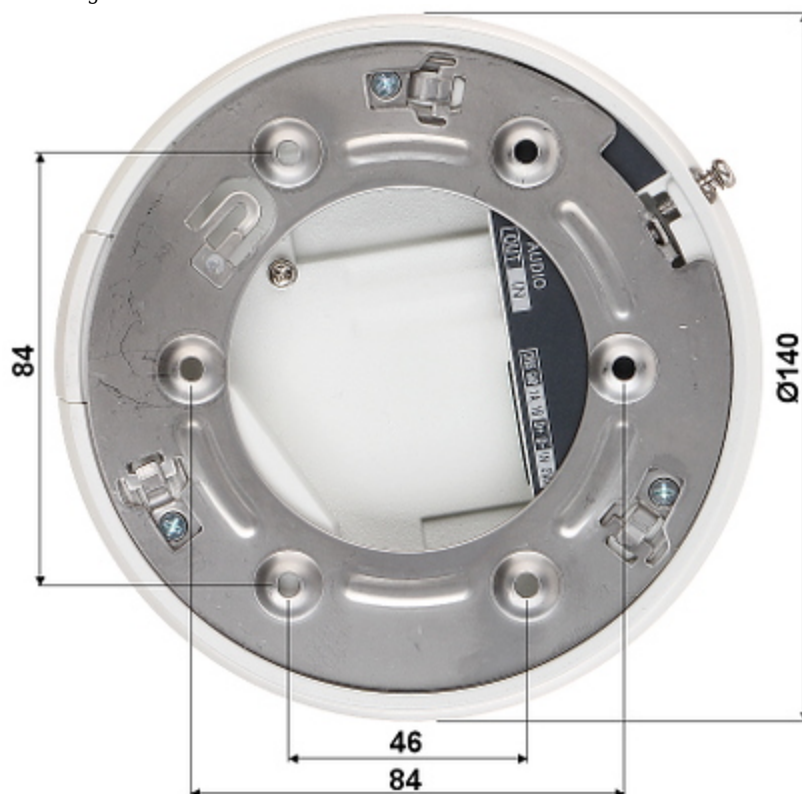

Camera view after remove the Dome cover:

Bottom view:

Camera connectors:

Mounting dimensions:

In the kit: