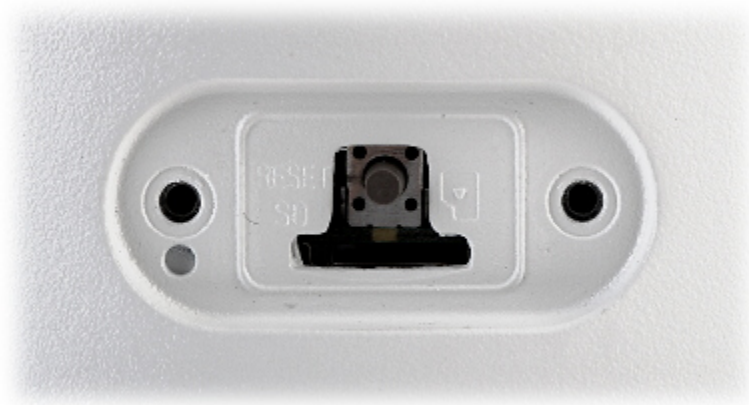

Camera view after remove the Dome cover:

CVBS, SPOT output:

Memory card slot:

Mounting side view:

Bottom view (after remove the cover):

Camera connectors:

Dimensions:

In the kit:

## OUR TESTS

Camera image at artificial illumination (about 30Lux):

DELTA-OPTI Monika Matysiak; <https://www.delta.poznan.pl>  
POL; 60-713 Poznań; Graniczna 10  
e-mail: [delta-opti@delta.poznan.pl](mailto:delta-opti@delta.poznan.pl); tel: +(48) 61 864 69 60