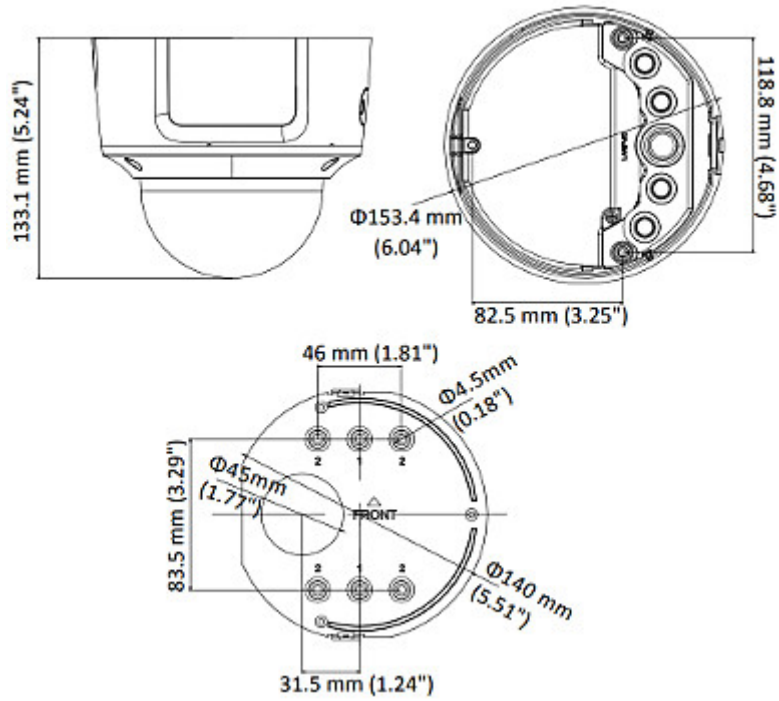

Camera view after remove the Dome cover:

CVBS, SPOT output:

Memory card slot:

Mounting side view:

Bottom view (after remove the cover):

Camera connectors:

Dimensions:

In the kit: