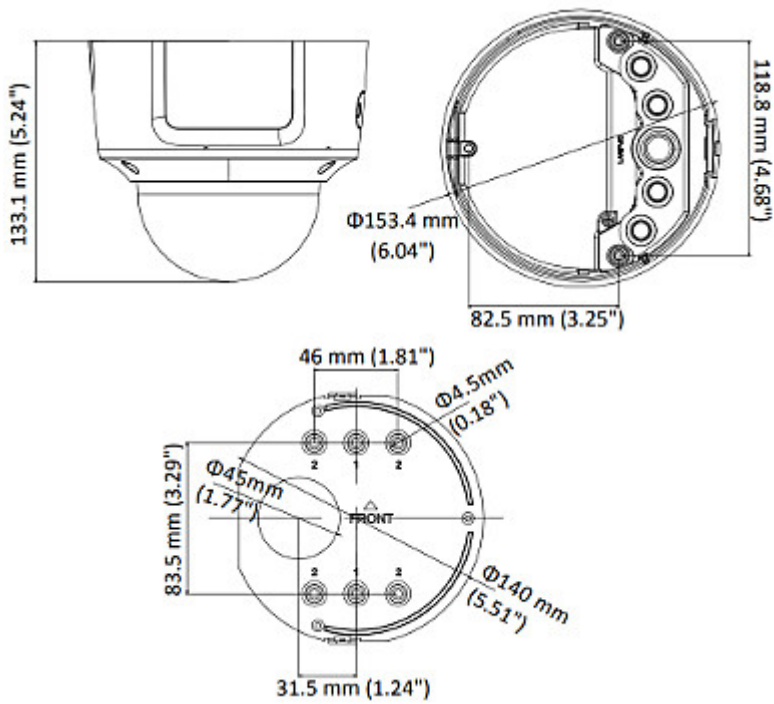

PRESENTATION

Camera view after remove the Dome cover:

CVBS, SPOT output:

Memory card slot:

Mounting side view:

Bottom view (after remove the cover):

Camera connectors:

Dimensions: