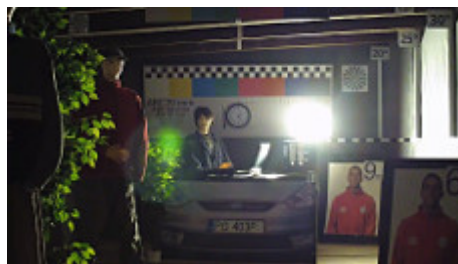

Code: DS-2CD2725FWD-IZS(2.8-12MM)

IP VANDALPROOF CAMERA **DS-2CD2725FWD-IZS(2.8-12MM)** - 1080p

Hikvision

Net: **360.88 EUR** Gross: **443.88 EUR**

IP camera with efficient H.264 / H.265 image compression algorithm for clear and smooth video streaming at maximal resolution of 1080p. Due to above it is perfect solution for surveillance systems requiring persons or vehicles recognition. The range of IR illumination according to the manufacturer data, depends on outer conditions (visibility - air transparency, environment, wall colors ie. scene reflectance). PoE powering possibility, compatible with the 802.3af standard makes the device more universal and easier to install. Powered by Darkfighter - the camera has very good sensitivity, dedicated to poor lighting conditions. Camera is according to IP67 Index of Protection norm.

In the kit:

OUR TESTS

Camera image at artificial illumination (about 30Lux):

Camera image at night conditions with internal built-in IR illuminator on:

Camera image at direct strong light opposite to camera:

OUR OPINIONS

- The camera is equipped with a sensor with very high sensitivity, dedicated to work in poor light conditions.