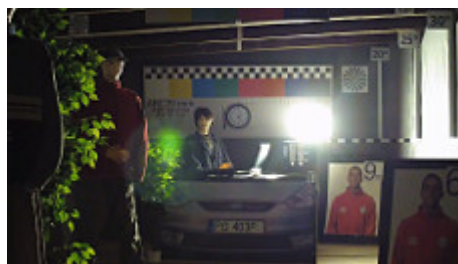

Code: DS-2CD2725FWD-IZS(2.8-12MM)

IP VANDALPROOF CAMERA **DS-2CD2725FWD-IZS(2.8-12MM)** - 1080p

Hikvision

Net: **1 648.00 PLN** Gross: **2 027.04 PLN**

IP camera with efficient H.264 / H.265 image compression algorithm for clear and smooth video streaming at maximal resolution of 1080p. Due to above it is perfect solution for surveillance systems requiring persons or vehicles recognition. The range of IR illumination according to the manufacturer data, depends on outer conditions (visibility - air transparency, environment, wall colors ie. scene reflectance). PoE powering possibility, compatible with the 802.3af standard makes the device more universal and easier to install. Powered by Darkfighter - the camera has very good sensitivity, dedicated to poor lighting conditions. Camera is according to IP67 Index of Protection norm.

In the kit:

OUR TESTS

Camera image at artificial illumination (about 30Lux):

Camera image at night conditions with internal built-in IR illuminator on:

Camera image at direct strong light opposite to camera:

OUR OPINIONS

- The camera is equipped with a sensor with very high sensitivity, dedicated to work in poor light conditions.