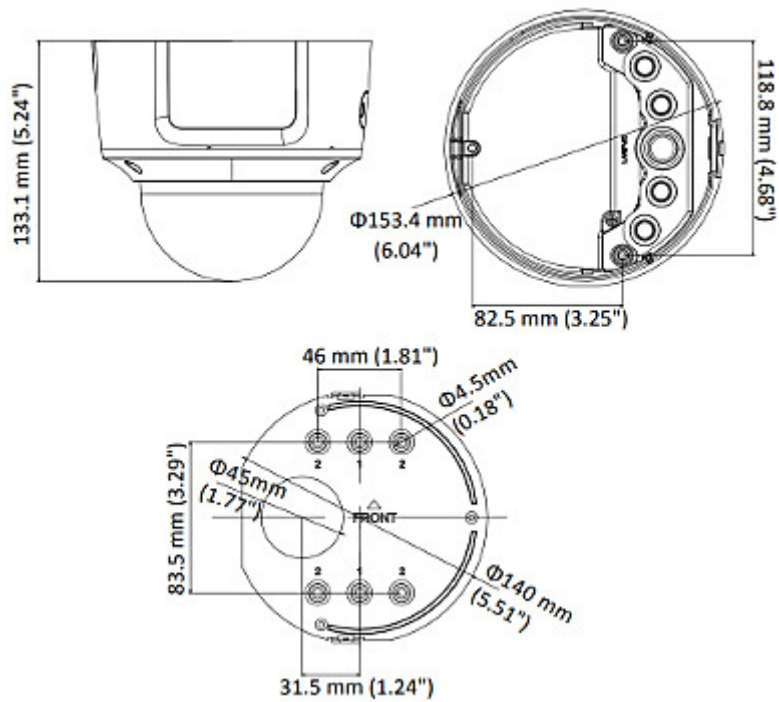

PRESENTATION

Camera view after remove the Dome cover:

CVBS, SPOT output:

Memory card slot:

Mounting side view:

Bottom view (after remove the cover):

Camera connectors:

Dimensions: