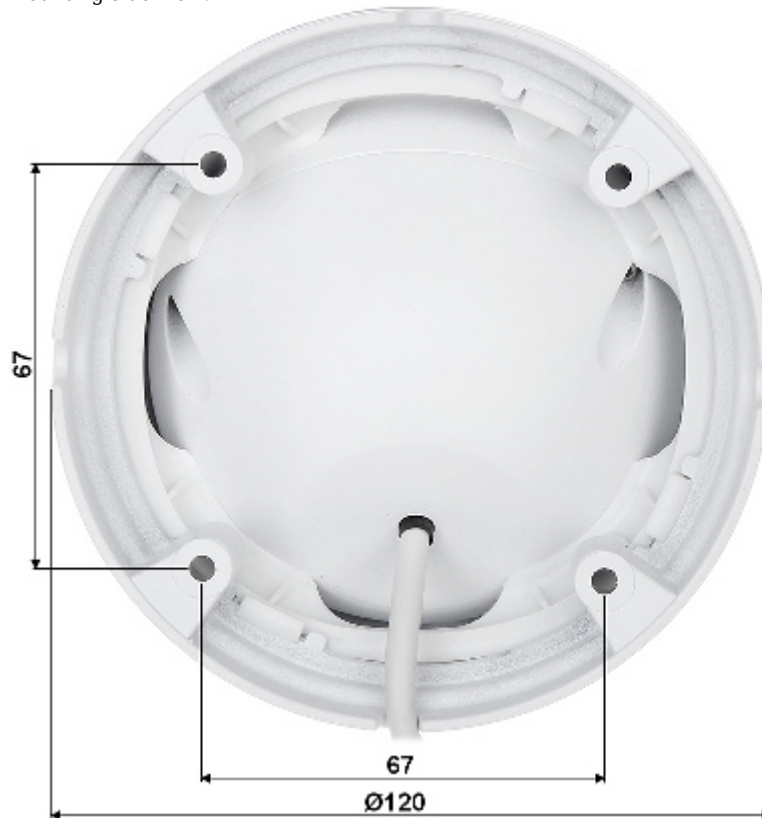

Mounting side view:

In the kit: