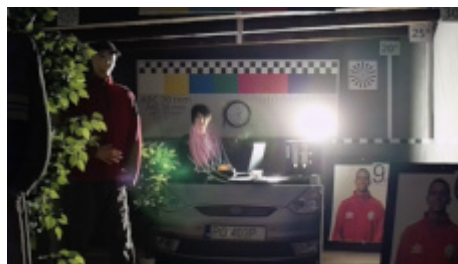

The range of IR illumination according to the manufacturer data, depends on outer conditions (visibility - air transparency, environment, wall colors ie. scene reflectance).

PoE powering possibility, compatible with the 802.3at standard makes the device more universal and easier to install. The device is equipped with ePoE technology which enables transmission up to 800 m at a speed of 10 Mb/s or 300 m at a speed of 100 Mb/s via cat. 5e twisted-pair.

PRESENTATION

Camera view after remove the Dome cover:

Mounting side view:

Camera image at night conditions with internal built-in IR illuminator on:

Camera image at direct strong light opposite to camera:

OUR OPINIONS

- The camera has extensive functions of intelligent image analysis.