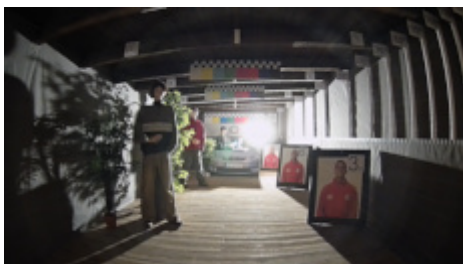

PRESENTATION

Camera view after remove the Dome cover:

Mounting side view:

Camera image at night conditions with internal built-in IR illuminator on:

Camera image at direct strong light opposite to camera: