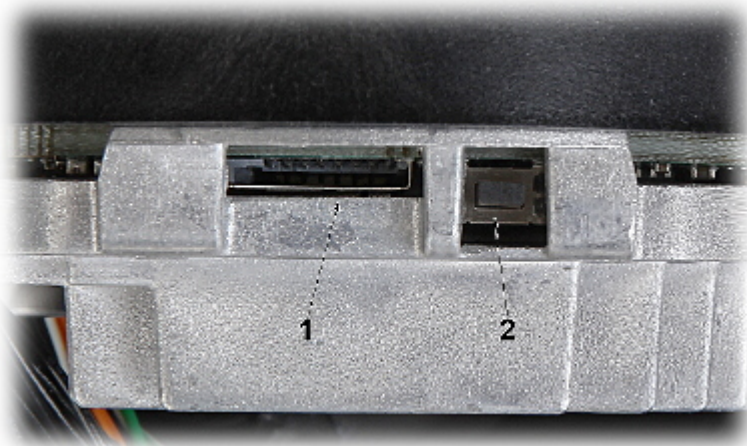

Camera view after remove the Dome cover:

1. Memory card slot
2. RESET button