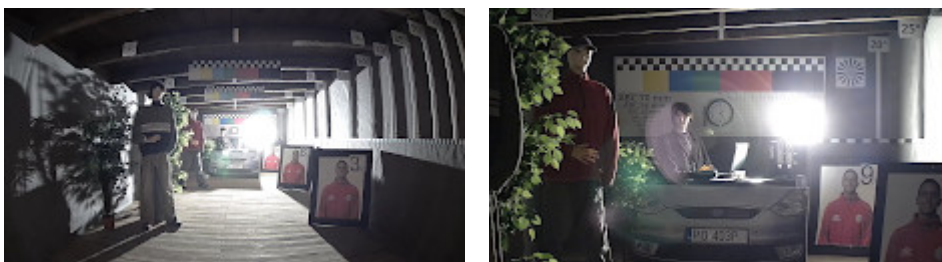

Code: IPC-HDBW2231R-ZS-27135-S2

IP VANDALPROOF CAMERA **IPC-HDBW2231R-ZS-27135-S2** - 1080p 2.7 ... 13.5 mm - **MOTOZOOM** DAHUA

Net: **265.48 EUR** Gross: **326.54 EUR**

IP camera with efficient H.264 / H.265 image compression algorithm for clear and smooth video streaming at maximal resolution of 1920 x 1080 (1080p). The range of IR illumination according to the manufacturer data, depends on outer conditions (visibility - air transparency, environment, wall colors ie. scene reflectance).

The used motozoom lens with 2.7 ... 13.5 mm focal length allows to remote view angle adjustment.

PoE powering possibility, compatible with the 802.3af standard makes the device more universal and easier to install.

PRESENTATION

Camera view after remove the Dome cover:

Memory card slot:

Mounting side view:

See how to initialize DAHUA cameras:

:

In the kit:

OUR TESTS

Camera image at artificial illumination (about 30Lux):

Camera image at night conditions with internal built-in IR illuminator on:

Camera image at direct strong light opposite to camera:

DELTA-OPTI Monika Matysiak; <https://www.delta.poznan.pl>
POL; 60-713 Poznań; Graniczna 10
e-mail: delta-opti@delta.poznan.pl; tel: +(48) 61 864 69 60