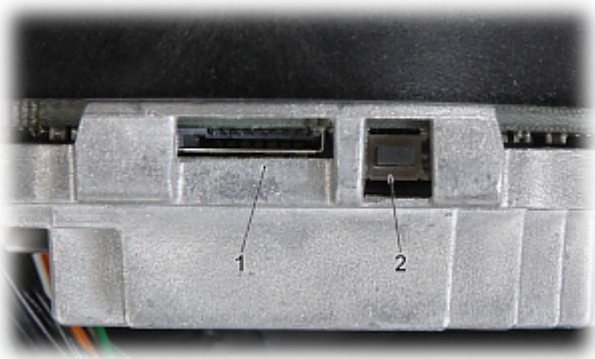

1. Memory card slot
  2. RESET button
2. Mounting side view: