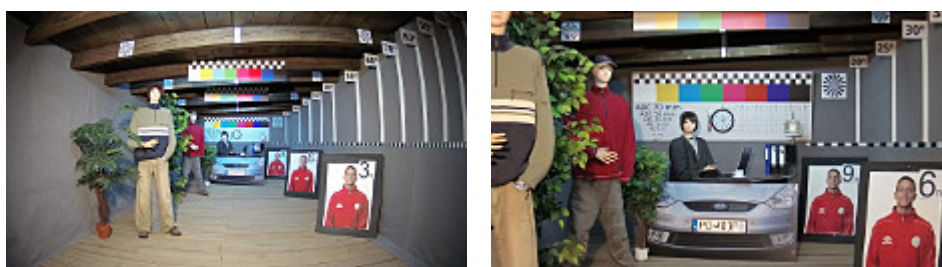

In the kit:

OUR TESTS

Camera image at artificial illumination (about 30Lux):

Camera image at night conditions with internal built-in IR illuminator on:

Camera image at direct strong light opposite to camera: