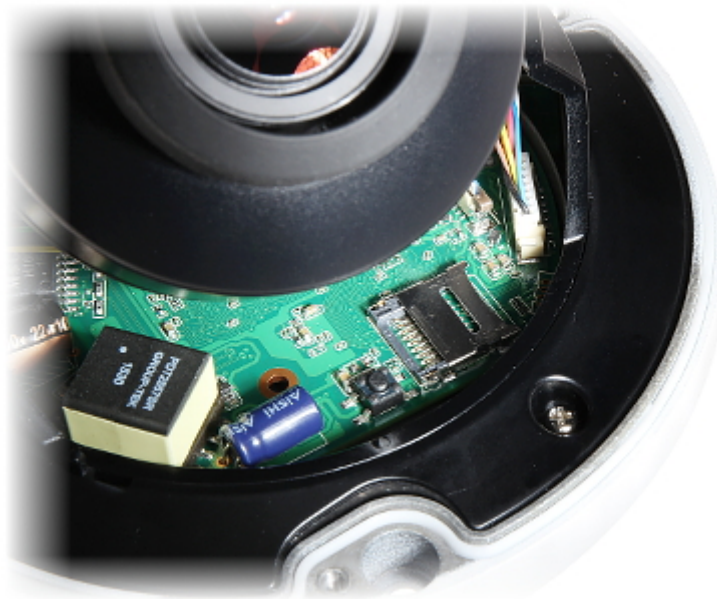

Code: DH-IPC-HDBW2431RP-ZS

IP VANDALPROOF CAMERA **DH-IPC-HDBW2431RP-ZS** 4.0 Mpx 2.7 ... 13.5 mm - **MOTOZOOM** DAHUA

Net: **225.64 EUR** Gross: **277.54 EUR**

IP camera with efficient H.264 / H.265 image compression algorithm for clear and smooth video streaming at maximal resolution of 2688 x 1520 (4.0 MPx). Due to above it is perfect solution for surveillance systems requiring persons or vehicles recognition. The range of IR illumination according to the manufacturer data, depends on outer conditions (visibility - air transparency, environment, wall colors ie. scene reflectance).

The used motozoom lens with 2.7 ... 13.5 mm focal length allows to remote view angle adjustment.

PoE powering possibility, compatible with the 802.3af standard makes the device more universal and easier to install.

Memory card slot:

Mounting side view:

In the kit:

See the ability of operation in imou cloud:

:

OUR TESTS

Camera image at artificial illumination (about 30Lux):

Camera image at night conditions with internal built-in IR illuminator on: