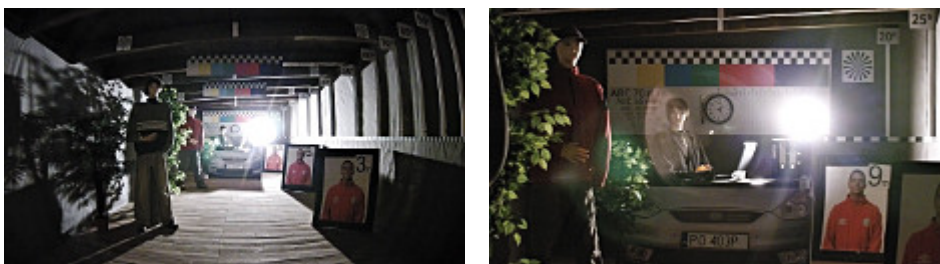

Camera image at direct strong light opposite to camera: