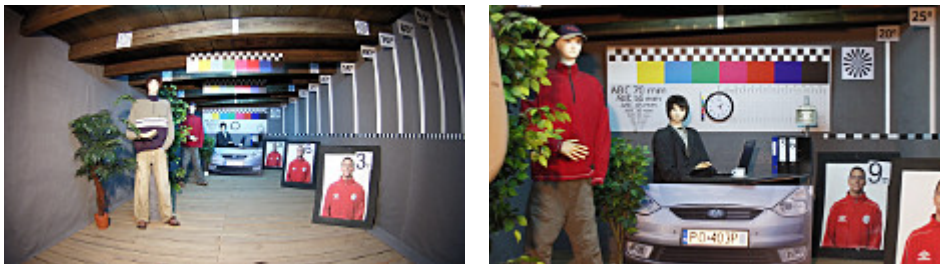

Memory card slot:

Mounting side view:

In the kit:

See the ability of operation in imou cloud:

:

OUR TESTS

Camera image at artificial illumination (about 30Lux):

Camera image at night conditions with internal built-in IR illuminator on: