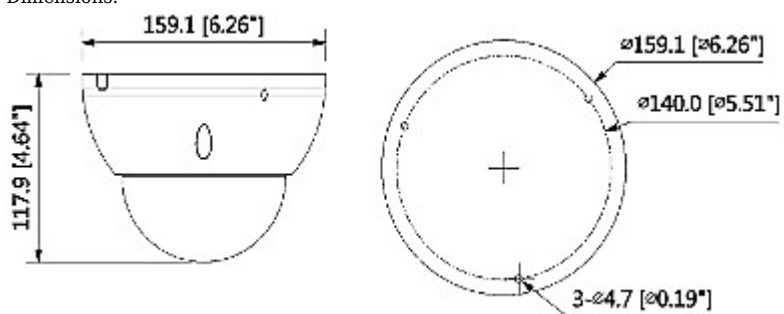

SPECIFICATION

Standard:	TCP/IP
Sensor:	1/2.5 " Progressive Scan CMOS
Matrix size:	8.3 Mpx
Resolution:	3840 x 2160 - 8.3 Mpx , 3072 x 2048 - 6.3 Mpx , 3072 x 1728 - 5.3 Mpx , 2592 x 1944 - 5.0 Mpx , 2688 x 1520 - 4.0 Mpx , 2560 x 1440 - 3.7 Mpx , 2304 x 1296 - 3.0 Mpx , 1920 x 1080 - 1080p , 1280 x 1024 - 1.4 Mpx , 1280 x 960 - 1.3 Mpx , 1280 x 720 - 720p
Lens:	2.7 ... 12 mm - Motozoom
View angle:	<ul style="list-style-type: none">• 110 ° ... 40 ° (manufacturer data)• 103 ° ... 38 ° (our tests result)
Range of IR illumination:	50 m
S/N ratio:	> 50 dB
RS-485 interface:	—
Memory card slot:	Micro SD memory cards up to 128GB support (possible local recording)
Image compression method:	H.265 / H.264
Alarm inputs / outputs:	1 / 1

PRESENTATION

Camera view after remove the Dome cover:

Memory card slot:

Mounting side view:

Dimensions:

In the kit:

See the ability of operation in imou cloud:

:

OUR TESTS

Camera image at artificial illumination (about 30Lux):

Camera image at night conditions with internal built-in IR illuminator on:

Camera image at direct strong light opposite to camera: