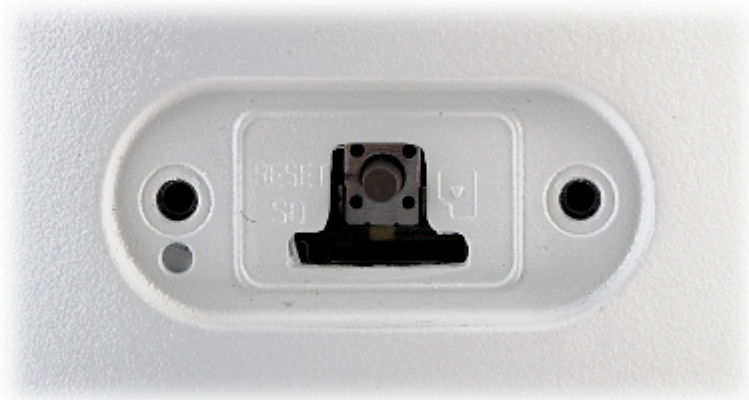

Guarantee:

3 years

PRESENTATION

Camera view after remove the Dome cover:

CVBS, SPOT output:

Memory card slot:

Mounting side view:

Bottom view (after remove the cover):

Camera connectors:

Dimensions:

In the kit:

OUR TESTS

Camera image at artificial illumination (about 30Lux):

Camera image at night conditions with internal built-in IR illuminator on:

Camera image at direct strong light opposite to camera: