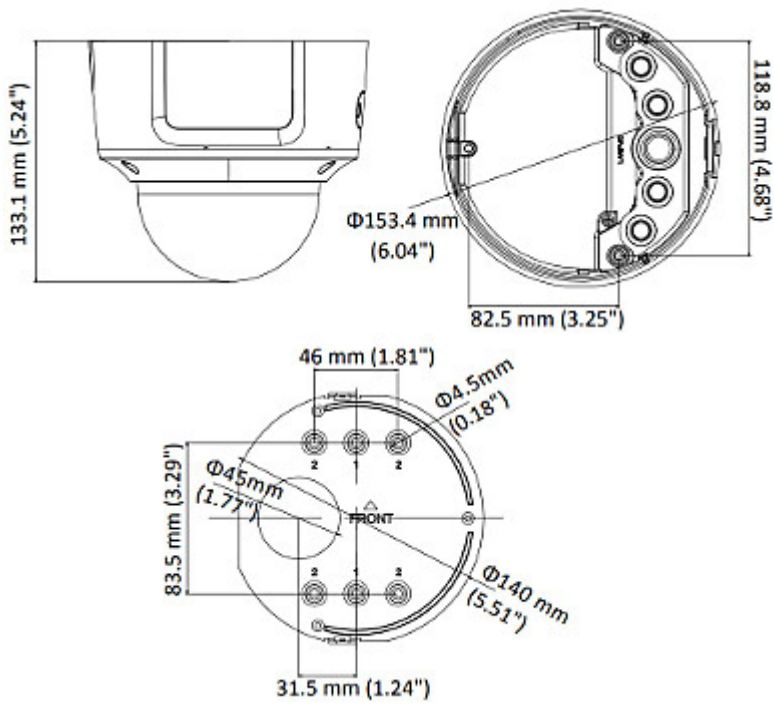

Camera connectors:

Dimensions:

In the kit:

OUR TESTS

Camera image at artificial illumination (about 30Lux):

Camera image at night conditions with internal built-in IR illuminator on:

Camera image at direct strong light opposite to camera: