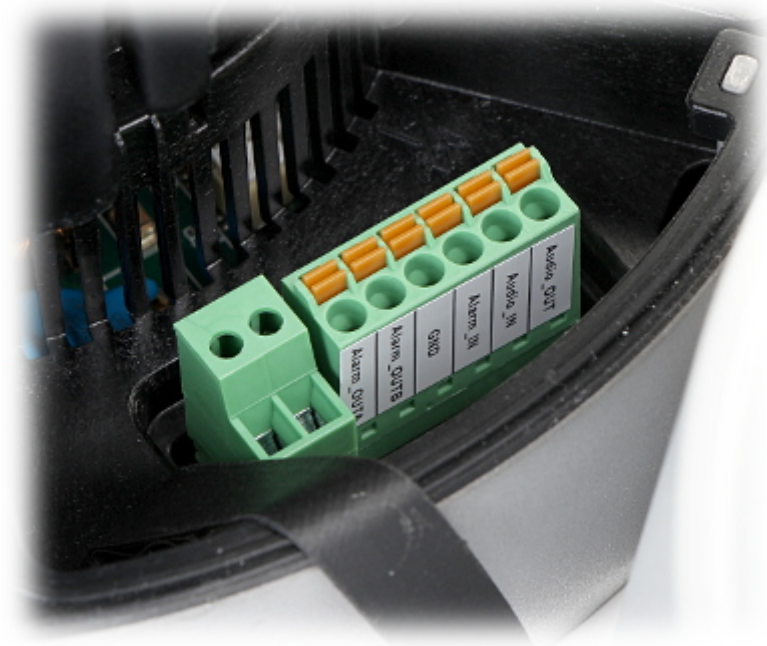

Supported languages:	Polish, English, Bulgarian, Chinese, Croatian, Czech, Danish, Estonian, Finnish, French, Greek, Spanish, Dutch, Lithuanian, Latvian, German, Norwegian, Portuguese, Russian, Romanian, Serbian, Slovak, Slovenian, Swedish, Turkish, Hungarian, Vietnamese, Italian
Manufacturer / Brand:	Hikvision
SAP Code:	300807542
Guarantee:	3 years

PRESENTATION

Camera view after remove the Dome cover: