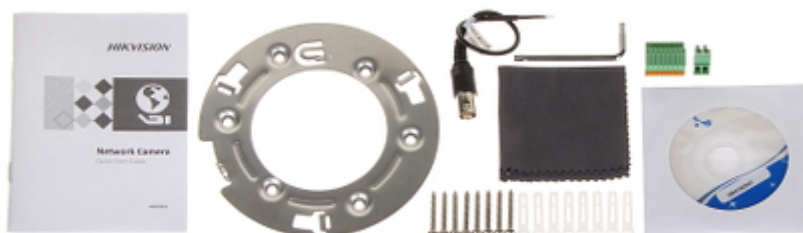

PRESENTATION

Camera view after remove the Dome cover:

Camera connectors:

Bottom view:

Mounting dimensions:

In the kit:

OUR OPINIONS

- Motozoom lens.