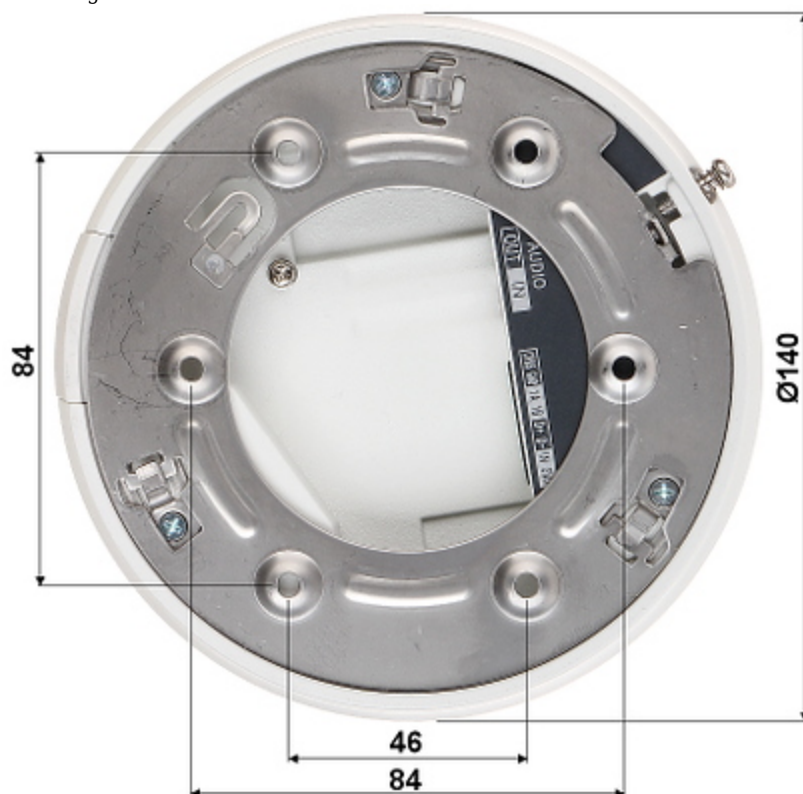

PRESENTATION

Camera view after remove the Dome cover:

Camera connectors:

Bottom view:

Mounting dimensions:

In the kit:

OUR OPINIONS

- Motozoom lens.