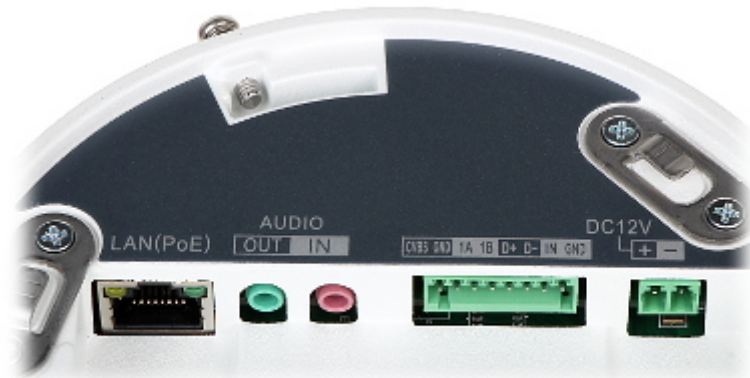

Camera connectors: