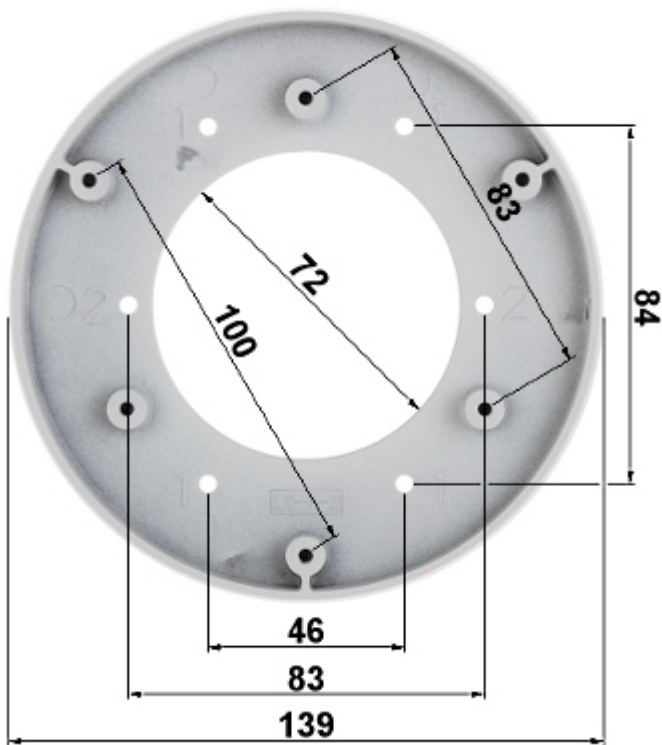

## SPECIFICATION

Standard:	TCP/IP
Sensor:	1/3 " Progressive Scan CMOS
Matrix size:	3.7 Mpx
Resolution:	2560 x 1440 - 3.7 Mpx , 2304 x 1296 - 3.0 Mpx , 1920 x 1080 - 1080p 1280 x 720 - 720p
Lens:	2.8 ... 12 mm - <b>Motozoom</b>
View angle:	• 98 ° ... 28 ° (manufacturer data) • 87 ° ... 28 ° (our tests result)
Range of IR illumination:	30 m
S/N ratio:	> 50 dB
RS-485 interface:	—
Memory card slot:	Micro SD memory cards up to 128GB support (possible local recording)
Image compression method:	H.265 / H.264 / MJPEG
Alarm inputs / outputs:	—
Audio:	—
Bitrate:	32 kbps ... 8192 kbps
Network interface:	10/100 Base-T (RJ-45)
Network protocols:	TCP/IP, ICMP, HTTP, HTTPS, FTP, DHCP, DNS, DDNS, RTP, RTSP, RTCP, NTP, UPnP, SMTP, SNMP, IGMP, IEEE 802.1x, QoS, IPv6, Bonjour
WEB Server:	Built-in, Web Viewer

## PRESENTATION

Camera view after remove the Dome cover:

DELTA-OPTI Monika Matysiak; <https://www.delta.poznan.pl>  
POL; 60-713 Poznań; Graniczna 10  
e-mail: [delta-opti@delta.poznan.pl](mailto:delta-opti@delta.poznan.pl); tel: +(48) 61 864 69 60

Camera view after remove the Dome cover:

- 1. Memory card slot
  - 2. RESET button
- Mounting side view:

Bracket dimensions:

In the kit: