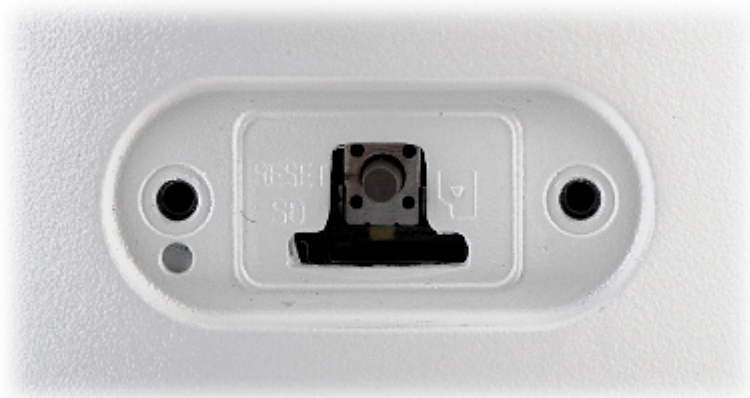

Manufacturer / Brand:	Hikvision
SAP Code:	311307338
Guarantee:	3 years

PRESENTATION

Camera view after remove the Dome cover:

CVBS, SPOT output:

Memory card slot:

Mounting side view:

Bottom view (after remove the cover):

Camera connectors:

Dimensions:

In the kit:

OUR TESTS

Camera image at artificial illumination (about 30Lux):

Camera image at night conditions with internal built-in IR illuminator on:

DELTA-OPTI Monika Matysiak; <https://www.delta.poznan.pl>
 POL; 60-713 Poznań; Graniczna 10
 e-mail: delta-opti@delta.poznan.pl; tel: +(48) 61 864 69 60