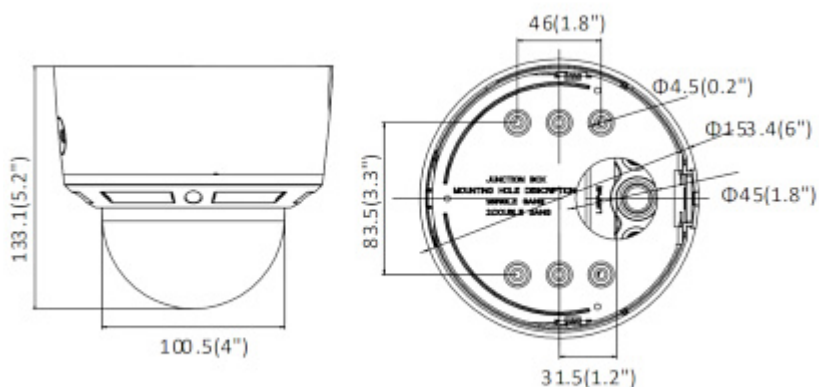

Manufacturer / Brand:	Hikvision
SAP Code:	311307338
Guarantee:	3 years

PRESENTATION

Camera view after remove the Dome cover:

CVBS, SPOT output:

Memory card slot:

Mounting side view:

Bottom view (after remove the cover):

Camera connectors:

Dimensions:

In the kit:

OUR TESTS

Camera image at artificial illumination (about 30Lux):

Camera image at night conditions with internal built-in IR illuminator on:

DELTA-OPTI Monika Matysiak; <https://www.delta.poznan.pl>
 POL; 60-713 Poznań; Graniczna 10
 e-mail: delta-opti@delta.poznan.pl; tel: +(48) 61 864 69 60