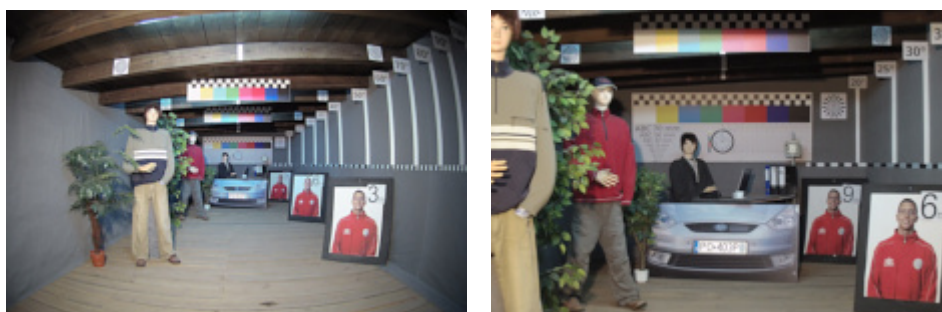

Camera connectors:

Dimensions:

In the kit:

OUR TESTS

Camera image at artificial illumination (about 30Lux):

Camera image at night conditions with internal built-in IR illuminator on:

DELTA-OPTI Monika Matysiak; <https://www.delta.poznan.pl>
 POL; 60-713 Poznań; Graniczna 10
 e-mail: delta-opti@delta.poznan.pl; tel: +(48) 61 864 69 60