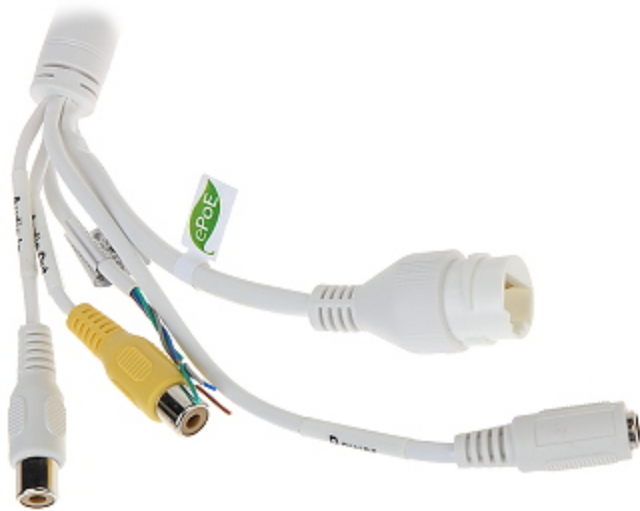

Camera connectors: