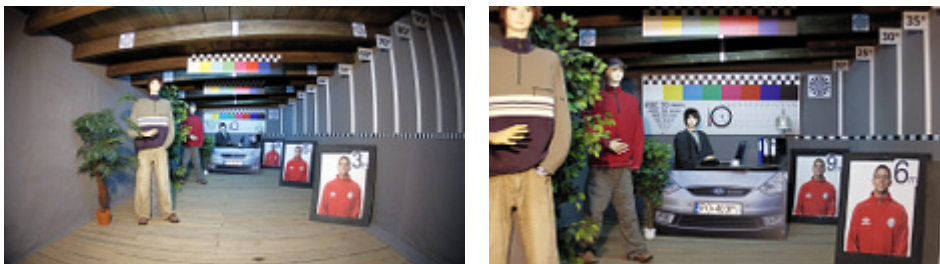

## OUR TESTS

Camera image at artificial illumination (about 30Lux):

Camera image at night conditions with internal built-in IR illuminator on:

Camera image at direct strong light opposite to camera: