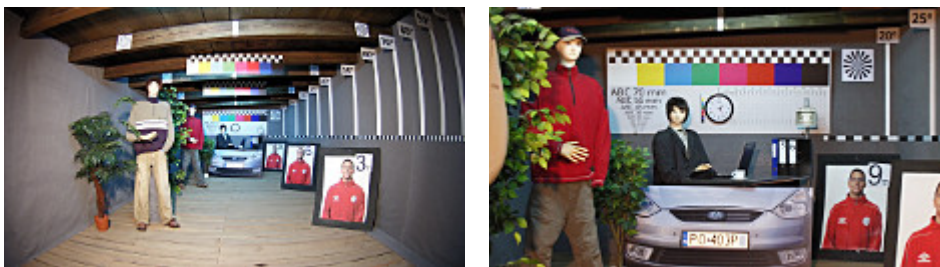

Code: IPC-HDBW2431R-ZS-27135

IP VANDALPROOF CAMERA **IPC-HDBW2431R-ZS-27135** 4.0 Mpx 2.7 ...
13.5 mm - **MOTOZOOM** DAHUA
Net: **261.21 USD** Gross: **321.29 USD**

IP camera with efficient H.264 / H.265 image compression algorithm for clear and smooth video streaming at maximal resolution of 2688 x 1520 (4.0 MPx). The range of IR illumination according to the manufacturer data, depends on outer conditions (visibility - air transparency, environment, wall colors ie. scene reflectance). The used motozoom lens with 2.7 ... 13.5 mm focal length allows to remote view angle adjustment. PoE powering possibility, compatible with the 802.3af standard makes the device more universal and easier to install.

Memory card slot:

Mounting side view:

In the kit:

OUR TESTS

Camera image at artificial illumination (about 30Lux):

Camera image at night conditions with internal built-in IR illuminator on:

Camera image at direct strong light opposite to camera: