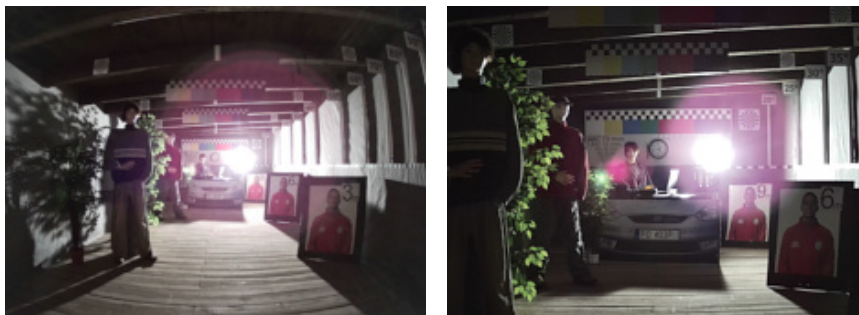

Camera connectors:

In the kit:

OUR TESTS

Camera image at artificial illumination (about 30Lux):

Camera image at night conditions with internal built-in IR illuminator on:

Camera image at direct strong light opposite to camera: