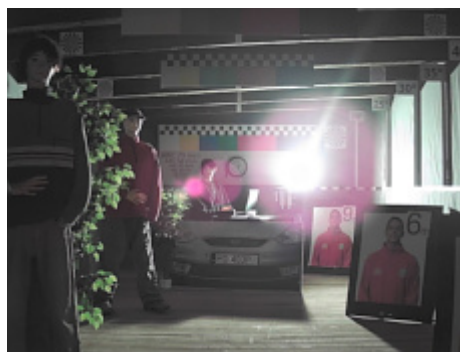

Camera image at direct strong light opposite to camera:

PACKAGE

Dimensions (L x W x H): 0x0x0 mm

Gross Weight: 0 kg