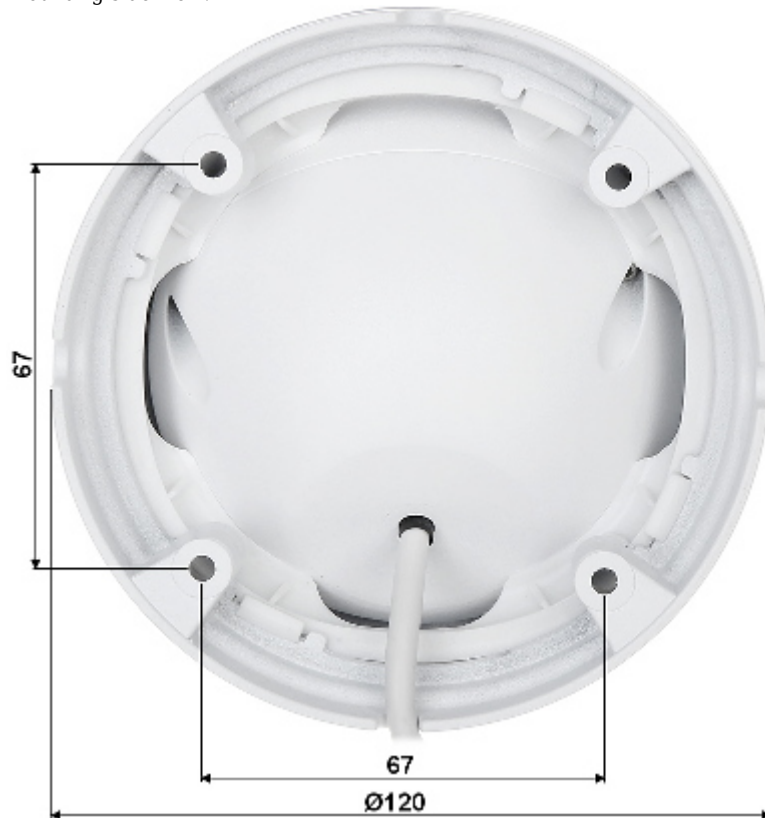

Mounting side view:

In the kit: