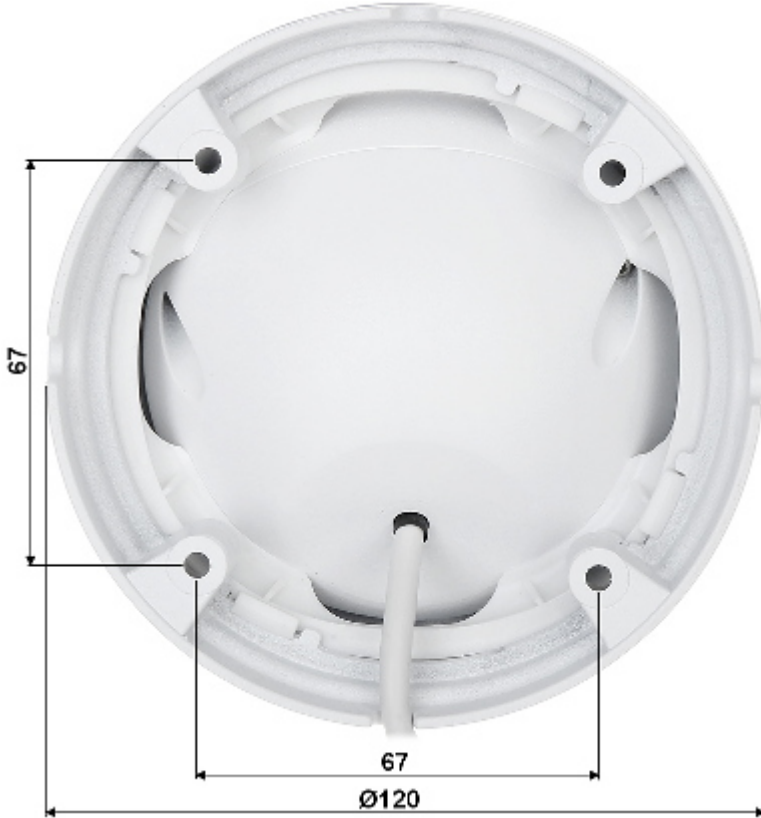

PoE powering possibility, compatible with the 802.3af standard makes the device more universal and easier to install.

SPECIFICATION

Standard:	TCP/IP
Sensor:	1/2.5 " SOI K05 CMOS
Matrix size:	5 Mpx
Resolution:	2592 x 1944 - 5 Mpx , 2560 x 1920 - 4.9 Mpx , 2560 x 1440 - 3.7 Mpx , 1920 x 1080 - 1080p
Lens:	2.8 ... 12 mm, 5 Mpx
View angle:	<ul style="list-style-type: none">• 99 ° ... 32 ° (manufacturer data)• 95 ° ... 38 ° (our tests result)
S/N ratio:	> 50 dB
Range of IR illumination:	30 m
Memory card slot:	—
Image compression method:	H.265 / H.264
Main stream frame rate:	25 fps @ 5 Mpx
Network interface:	10/100 Base-T (RJ-45)
Alarm inputs / outputs:	—
Network protocols:	TCP/IP, ICMP, HTTP, HTTPS, FTP, DHCP, DNS, DDNS, RTP, RTSP, RTCP, NTP, SMTP
Audio:	—

PRESENTATION

Camera is out from clamping ring:

DELTA-OPTI Monika Matysiak; <https://www.delta.poznan.pl>
POL; 60-713 Poznań; Graniczna 10
e-mail: delta-opti@delta.poznan.pl; tel: +(48) 61 864 69 60

Mounting side view:

Camera image at night conditions with internal built-in IR illuminator on:

Camera image at direct strong light opposite to camera:

PACKAGE

Dimensions (L x W x H): 0x0x0 mm

Gross Weight: 0 kg