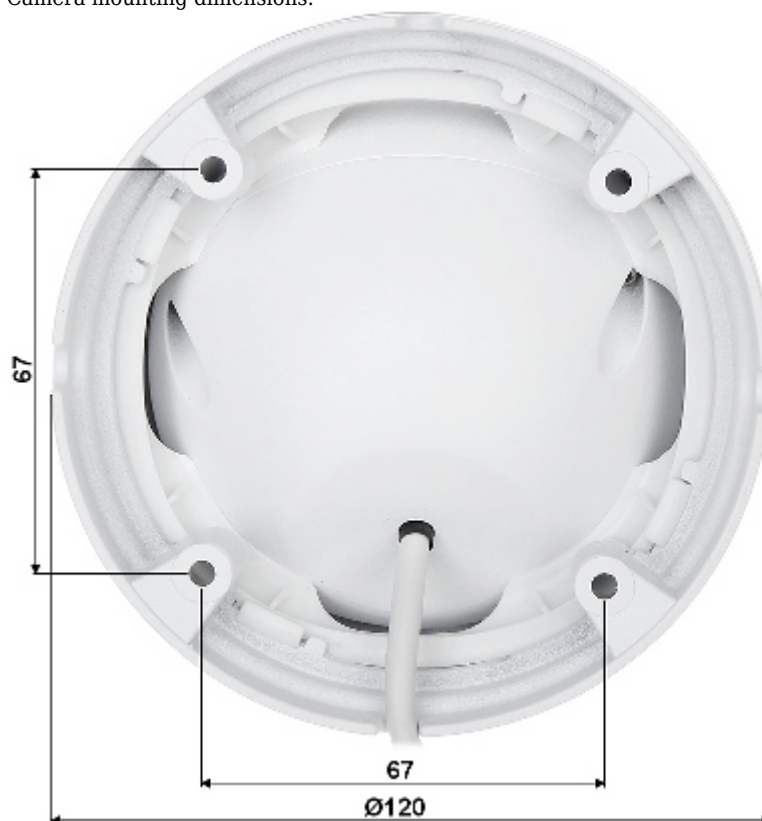

PRESENTATION

DELTA-OPTI Monika Matysiak; <https://www.delta.poznan.pl>
POL; 60-713 Poznań; Graniczna 10
e-mail: delta-opti@delta.poznan.pl; tel: +(48) 61 864 69 60

Camera is out from clamping ring:

Camera mounting dimensions:

In the kit:

OUR TESTS

Camera image at artificial illumination (about 30Lux):

Camera image at night conditions with internal built-in IR illuminator on:

Camera image at direct strong light opposite to camera: