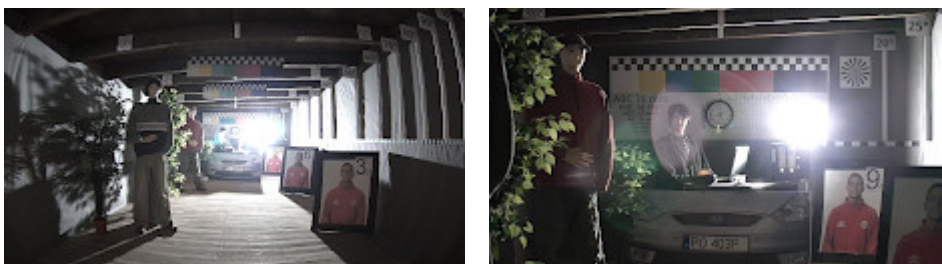

Camera image at direct strong light opposite to camera: