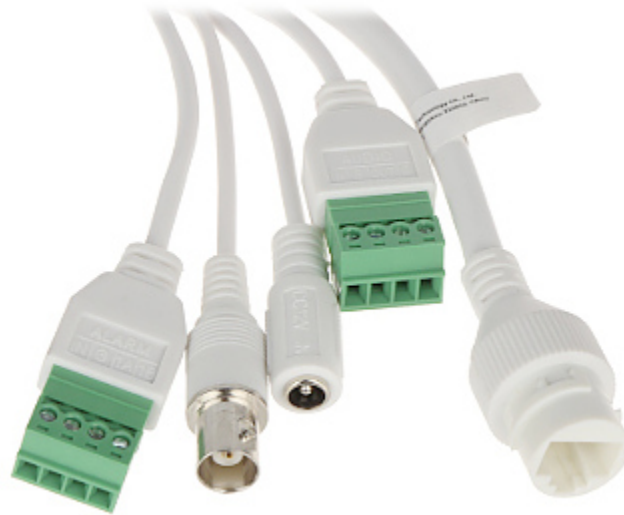

Camera connectors: