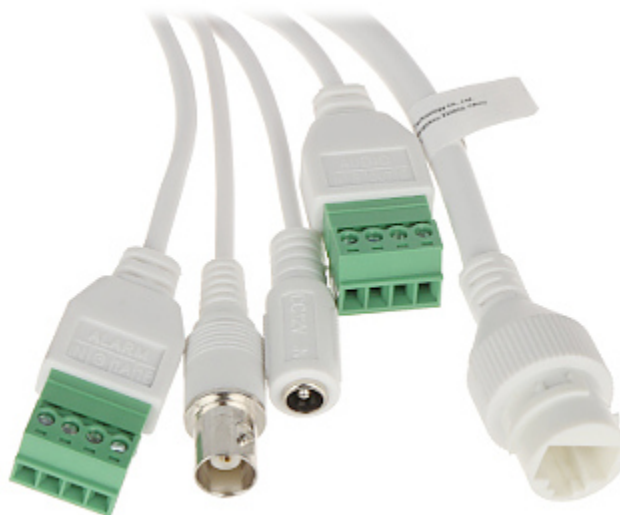

CVBS, SPOT output:

Memory card slot:

Camera connectors:

Mounting side view:

Bottom view (after remove the cover):

In the kit:

OUR TESTS

Camera image at artificial illumination (about 30Lux):