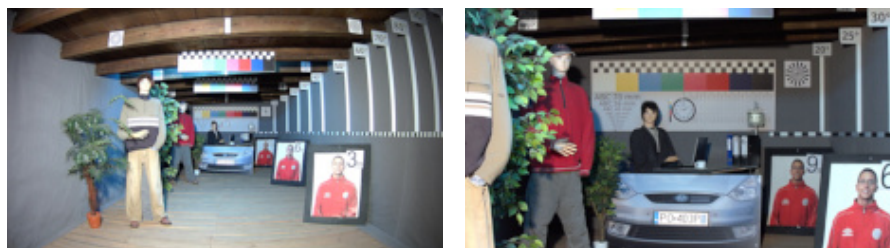

Memory card slot:

Mounting side view:

See how to initialize DAHUA cameras:

:
In the kit:

OUR TESTS

Camera image at artificial illumination (about 30Lux):

DELTA-OPTI Monika Matysiak; <https://www.delta.poznan.pl>
POL; 60-713 Poznań; Graniczna 10
e-mail: delta-opti@delta.poznan.pl; tel: +(48) 61 864 69 60

Camera image at night conditions with internal built-in IR illuminator on:

Camera image at direct strong light opposite to camera: