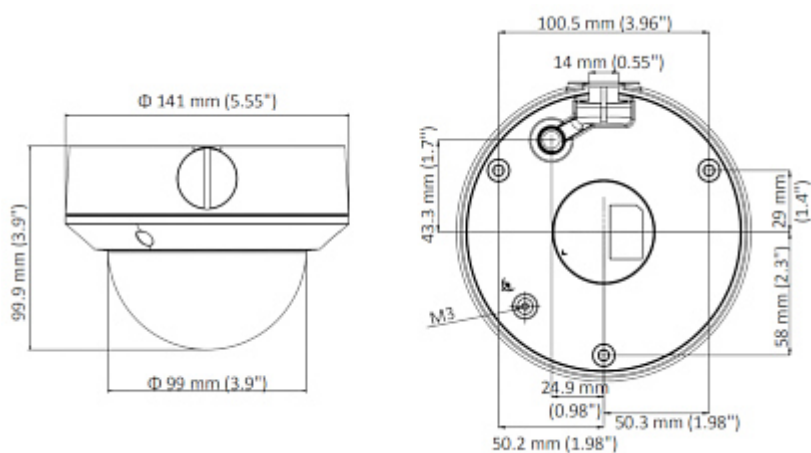

SPECIFICATION

Standard:	TCP/IP
Sensor:	1/3 " Progressive Scan CMOS
Matrix size:	3.7 Mpx
Resolution:	2560 x 1440 - 3.7 Mpx , 2304 x 1296 - 3 Mpx , 1920 x 1080 - 1080p , 1280 x 720 - 720p
Lens:	2.8 ... 12 mm
View angle:	• 98 ° ... 28 ° (manufacturer data) • 90 ° ... 28 ° (our tests result)
Range of IR illumination:	30 m
RS-485 interface:	—
Memory card slot:	Micro SD memory cards up to 128GB support (possible local recording)
Image compression method:	H.265+ / H.265 / H.264+ / H.264 / MJPEG
Alarm inputs / outputs:	—
Audio:	—
Network interface:	10/100 Base-T (RJ-45)
Network protocols:	TCP/IP, ICMP, HTTP, HTTPS, FTP, DHCP, DNS, DDNS, RTP, RTSP, RTCP, PPPoE, NTP, UPnP, SMTP, SNMP, IGMP, IEEE 802.1x, QoS, IPv6, UDP, Bonjour
WEB Server:	Built-in
Max. number of on-line users:	6

1. Memory card slot
 2. RESET button
- Mounting side view:

Camera dimensions:

In the kit:

OUR TESTS

Camera image at artificial illumination (about 30Lux):

Camera image at night conditions with internal built-in IR illuminator on: