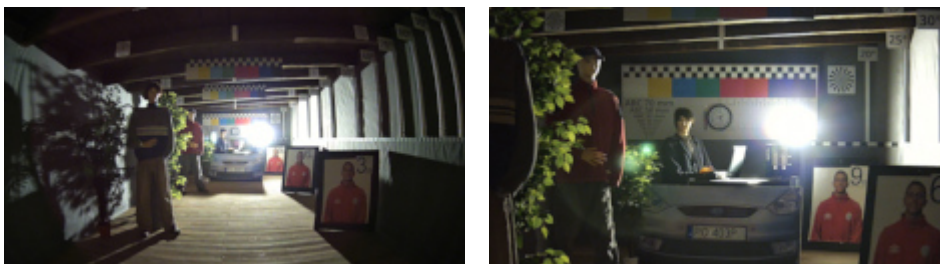

The camera uses a motozoom lens with a focal length of 2.8 ... 12 mm. The range of IR illumination according to the manufacturer data, depends on outer conditions (visibility - air transparency, environment, wall colors ie. scene reflectance).

OUR TESTS

Camera image at artificial illumination (about 30Lux):

Camera image at night conditions with internal built-in IR illuminator on:

Camera image at direct strong light opposite to camera:

PACKAGE

Dimensions (L x W x H): 0x0x0 mm	Gross Weight: 0 kg
----------------------------------	--------------------