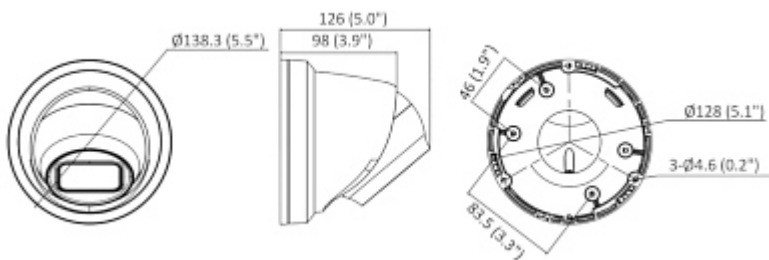

PoE powering possibility, compatible with the 802.3af standard makes the device more universal and easier to install. Camera is according to IP67 Index of Protection norm.

SPECIFICATION

Standard:	TCP/IP
Sensor:	1/3 " Progressive Scan CMOS
Matrix size:	4 Mpx
Resolution:	2688 x 1520 - 4 Mpx , 1920 x 1080 - 1080p , 1280 x 720 - 720p
Lens:	2.8 ... 12 mm - Motozoom
View angle:	• 96 ° ... 29 ° (manufacturer data) • 101 ° ... 31 ° (our tests result)
Range of IR illumination:	40 m
RS-485 interface:	—
Memory card slot:	Micro SD memory cards up to 256GB support (possible local recording)
Image compression method:	H.265+ / H.265 / H.264+ / H.264 / MJPEG
Alarm inputs / outputs:	1 / 1
Audio:	• External microphone input • Audio output • Bi-directional audio streaming support
Network interface:	10/100 Base-T (RJ-45)

PRESENTATION

Camera is out from clamping ring:

Memory card slot and "Reset" button:

Mounting side view:

Camera connectors:

Dimensions:

In the kit:

DELTA-OPTI Monika Matysiak; <https://www.delta.poznan.pl>
 POL; 60-713 Poznań; Graniczna 10
 e-mail: delta-opti@delta.poznan.pl; tel: +(48) 61 864 69 60

OUR TESTS

Camera image at artificial illumination (about 30Lux):

Camera image at night conditions with internal built-in IR illuminator on:

Camera image at direct strong light opposite to camera:

PACKAGE

Dimensions (L x W x H): 0x0x0 mm	Gross Weight: 0 kg
----------------------------------	--------------------