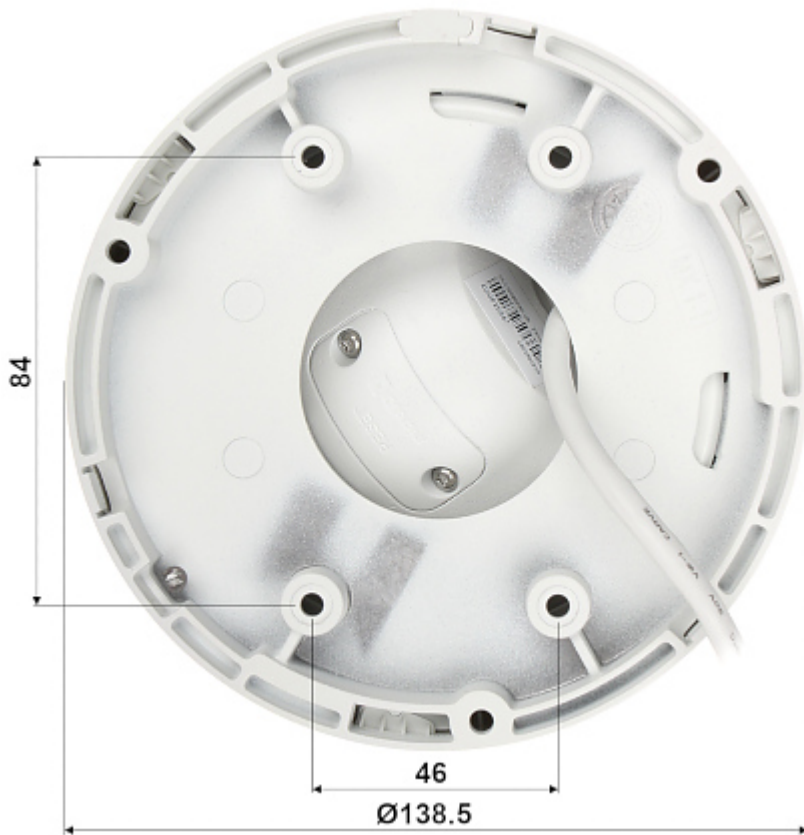

PoE powering possibility, compatible with the 802.3af standard makes the device more universal and easier to install. Camera is according to IP67 Index of Protection norm.

SPECIFICATION

Standard:	TCP/IP
Sensor:	1/3 " Progressive Scan CMOS
Matrix size:	4 Mpx
Resolution:	2688 x 1520 - 4 Mpx , 1920 x 1080 - 1080p , 1280 x 720 - 720p
Lens:	2.8 ... 12 mm - Motozoom
View angle:	• 96 ° ... 29 ° (manufacturer data) • 101 ° ... 31 ° (our tests result)
Range of IR illumination:	40 m
RS-485 interface:	—
Memory card slot:	Micro SD memory cards up to 256GB support (possible local recording)
Image compression method:	H.265+ / H.265 / H.264+ / H.264 / MJPEG
Alarm inputs / outputs:	1 / 1
Audio:	• External microphone input • Audio output • Bi-directional audio streaming support
Network interface:	10/100 Base-T (RJ-45)

PRESENTATION

Camera is out from clamping ring:

Memory card slot and "Reset" button:

Mounting side view:

Camera connectors:

Dimensions:

In the kit:

DELTA-OPTI Monika Matysiak; <https://www.delta.poznan.pl>
 POL; 60-713 Poznań; Graniczna 10
 e-mail: delta-opti@delta.poznan.pl; tel: +(48) 61 864 69 60

OUR TESTS

Camera image at artificial illumination (about 30Lux):

Camera image at night conditions with internal built-in IR illuminator on:

Camera image at direct strong light opposite to camera:

PACKAGE

Dimensions (L x W x H): 0x0x0 mm	Gross Weight: 0 kg
----------------------------------	--------------------