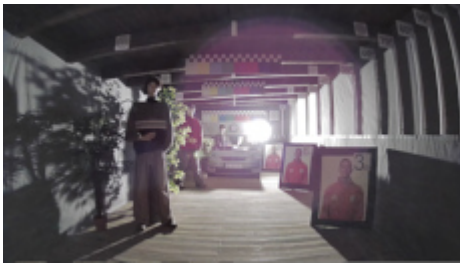

Camera image at direct strong light opposite to camera:

PACKAGE

Dimensions (L x W x H): 0x0x0 mm	Gross Weight: 0 kg