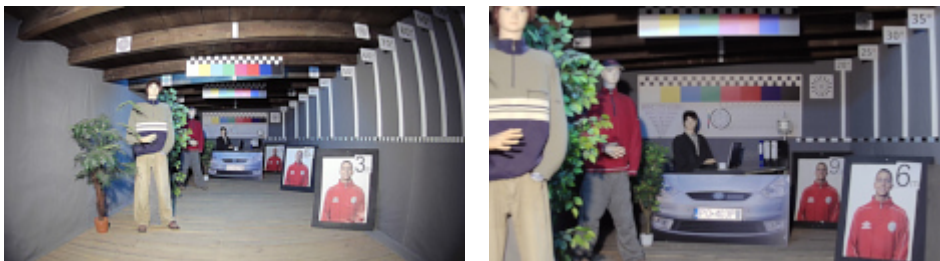

Camera connectors:

In the kit:

OUR TESTS

Camera image at artificial illumination (about 30Lux):

Camera image at night conditions with internal built-in IR illuminator on:

DELTA-OPTI Monika Matysiak; <https://www.delta.poznan.pl>
POL; 60-713 Poznań; Graniczna 10
e-mail: delta-opti@delta.poznan.pl; tel: +(48) 61 864 69 60