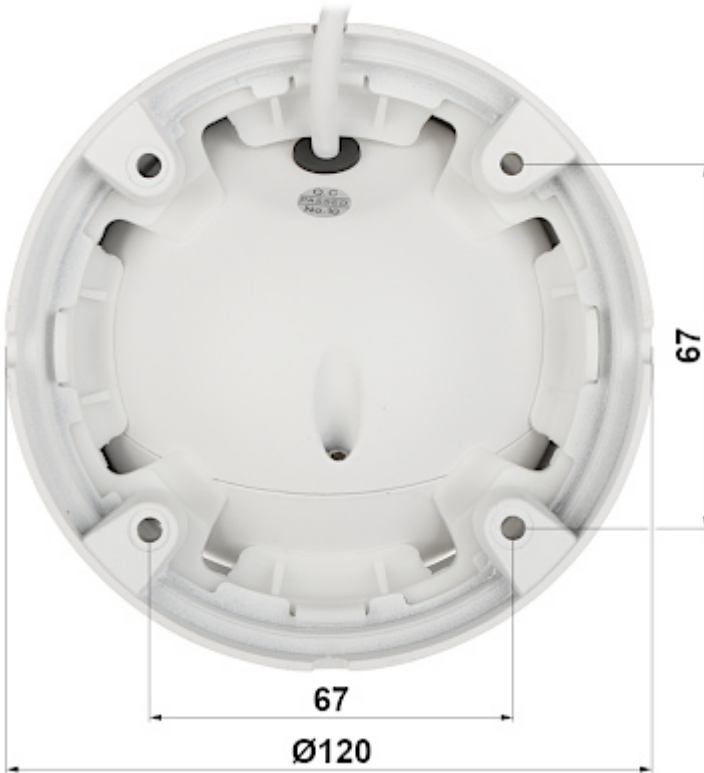

PoE powering possibility, compatible with the 802.3af standard makes the device more universal and easier to install.

SPECIFICATION

Standard:	TCP/IP
Sensor:	1/2.7 " Progressive Scan CMOS
Matrix size:	5 Mpx
Resolution:	2880 x 1620 - 5 Mpx , 2592 x 1536 - 4 Mpx , 2560 x 1440 - 3.7 Mpx , 1920 x 1080 - 1080p , 1280 x 720 - 720p
Lens:	2.8 ... 12 mm
View angle:	• 95 ° ... 30 ° (manufacturer data) • 100 ° ... 37 ° (our tests result)
Range of IR illumination:	30 m
Memory card slot:	—
Image compression method:	H.265+ / H.265 / H.264+ / H.264 / MJPEG
Main stream frame rate:	25 fps @ 5 Mpx
Network interface:	10/100 Base-T (RJ-45)
Alarm inputs / outputs:	—
Network protocols:	TCP/IP, ICMP, HTTP, HTTPS, FTP, DHCP, DNS, DDNS, RTP, RTSP, RTCP, NTP, PPPoE, SMTP, UDP
Audio:	Cinch socket - External microphone input

Camera connectors:

In the kit:

OUR TESTS

Camera image at artificial illumination (about 30Lux):

Camera image at night conditions with internal built-in IR illuminator on:

DELTA-OPTI Monika Matysiak; <https://www.delta.poznan.pl>
POL; 60-713 Poznań; Graniczna 10
e-mail: delta-opti@delta.poznan.pl; tel: +(48) 61 864 69 60