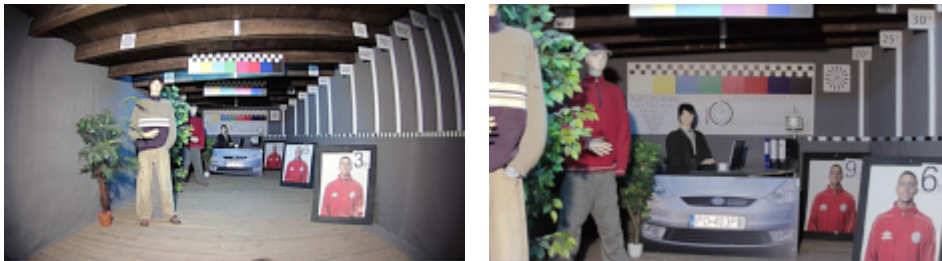

Camera is out from clamping ring:

Mounting side view:

In the kit:

OUR TESTS

Camera image at artificial illumination (about 30Lux):

Camera image at night conditions with internal built-in IR illuminator on: